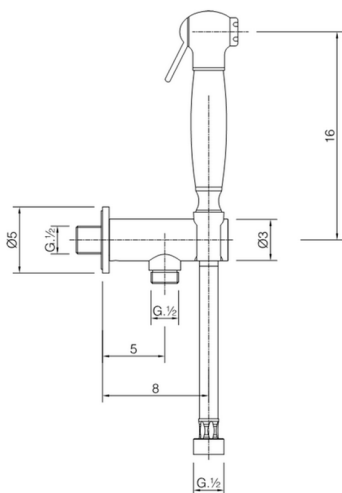

Bidet handshower set HYGENIC SHOWERS_AR007910

MODEL **AR007910**

Bidet handshower set, wall mounted holder with safety valve, Bidet handshower, PVC 120 cm. Flexible hose

AVAILABLE FINISHINGS

- **21** 21 Chrome
- **24** 24 Gold
- **26** 26 Old Copper
- **27** 27 Old Bronze
- **2A** 2A Satin Brushed Nickel

CHARACTERISTICS

Bidet handshower

Hygienic Spray

Multi-jets hygienic hand shower, for personal hygiene care.

2026-04-28