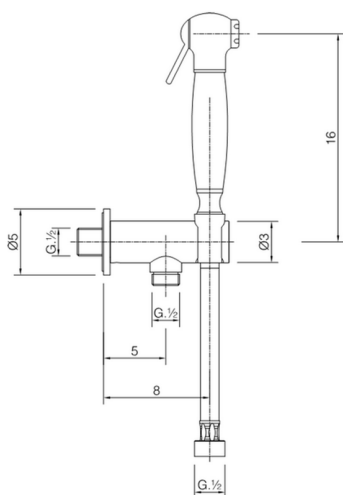

Bidet handshower set HYGENIC SHOWERS_AR007910

MODEL **AR007910**

Bidet handshower set, wall mounted holder with safety valve, Bidet handshower, PVC 120 cm. Flexible hose

AVAILABLE FINISHINGS

- **21** 21 Chrome
- **24** 24 Gold
- **26** 26 Old Copper
- **27** 27 Old Bronze
- **2A** 2A Satin Brushed Nickel

CHARACTERISTICS

Bidet handshower

Hygienic Spray

Multi-jets hygienic hand shower, for personal hygiene care.

2026-04-06