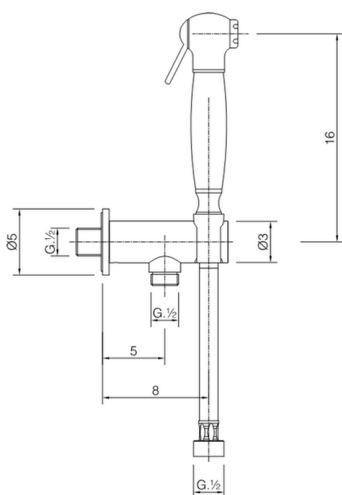

## Bidet handshower set HYGENIC SHOWERS\_AR007910

MODEL **AR007910**

Bidet handshower set, wall mounted holder with safety valve, Bidet handshower, PVC 120 cm. Flexible hose

### CHARACTERISTICS

**Bidet handshower**