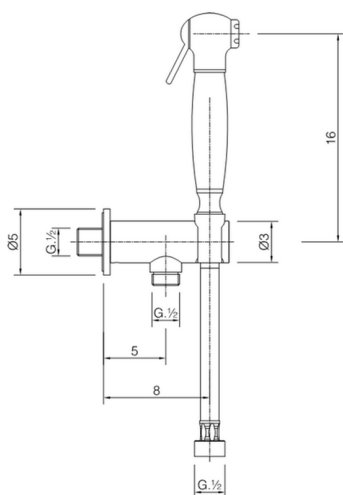

## Bidet handshower set HYGENIC SHOWERS\_AR007910

MODEL **AR007910**

Bidet handshower set, wall mounted holder with safety valve, Bidet handshower, PVC 120 cm. Flexible hose

### CHARACTERISTICS

**Bidet handshower**