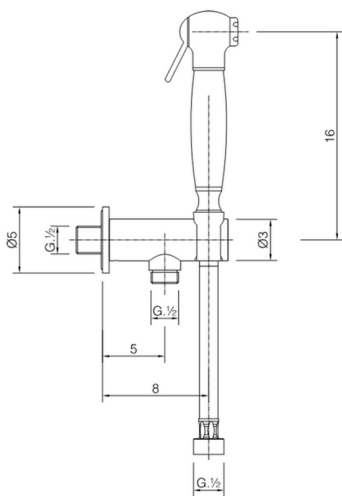

Bidet handshower set HYGENIC SHOWERS_AR007910

MODEL **AR007910**

Bidet handshower set, wall mounted holder with safety valve, Bidet handshower, PVC 120 cm. Flexible hose

AVAILABLE FINISHINGS

- **21** 21 Chrome
- **24** 24 Gold
- **26** 26 Old Copper
- **27** 27 Old Bronze
- **2A** 2A Satin Brushed Nickel

CHARACTERISTICS

Bidet handshower

Hygienic Spray

Multi-jets hygienic hand shower, for personal hygiene care.

2026-05-17