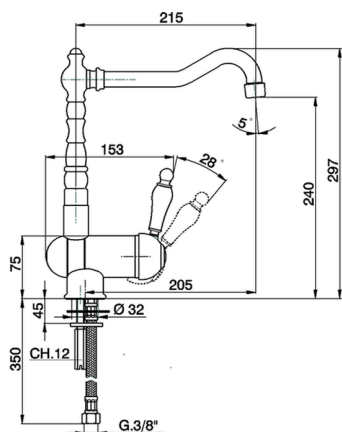

Single lever sink mixer with reclined spout KITCHEN_EM001530

MODEL **EM001530**

Single lever sink mixer with reclined spout, swivel spout, G.3/8" stainless steel flexible hose

AVAILABLE FINISHINGS

-  **21** 21 Chrome
-  **26** 26 Old Copper
-  **27** 27 Old Bronze
-  **2A** 2A Satin Brushed Nickel

CHARACTERISTICS

Cartridge Spare Parts **ZZ92909000**

43 mm Cartridge

Single lever sink mixer with reclined spout KITCHEN_EM001530

EM001530

<https://en.cisal.it/single-lever-sink-mixer-with-reclined-spout-kitchen-em001530>