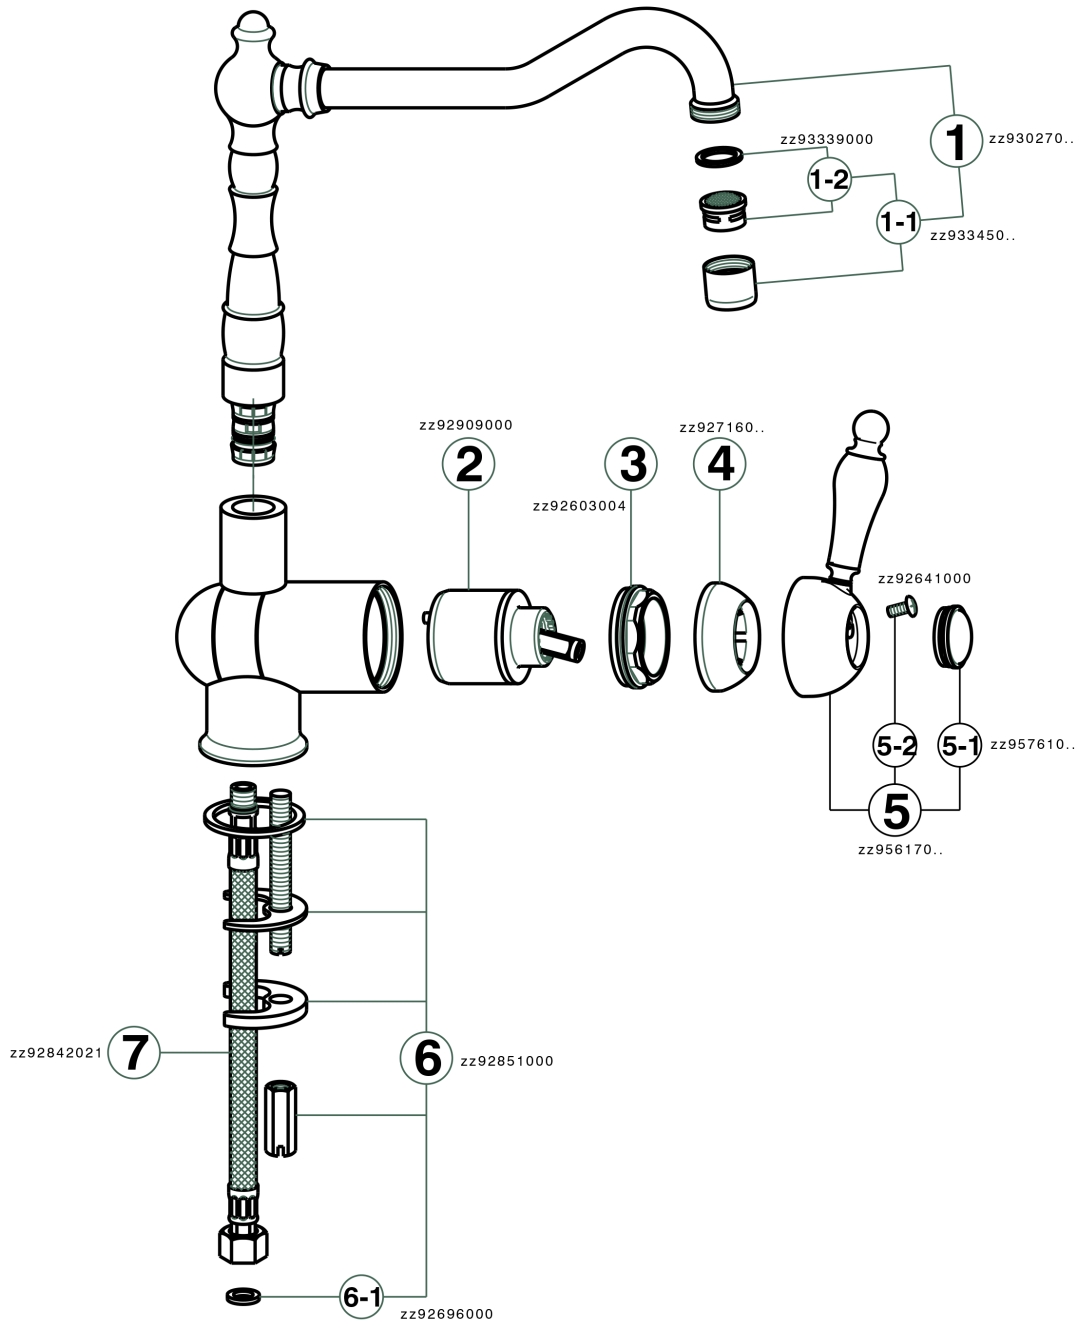

Single lever sink mixer with reclined spout KITCHEN_EM001530

MODEL **EM001530**

Single lever sink mixer with reclined spout, swivel spout, G.3/8" stainless steel flexible hose

AVAILABLE FINISHINGS

-  **21** 21 Chrome
-  **26** 26 Old Copper
-  **27** 27 Old Bronze
-  **2A** 2A Satin Brushed Nickel

CHARACTERISTICS

Cartridge Spare Parts **ZZ92909000**

43 mm Cartridge

Single lever sink mixer with reclined spout KITCHEN_EM001530

EM001530

<https://en.cisal.it/single-lever-sink-mixer-with-reclined-spout-kitchen-em001530>