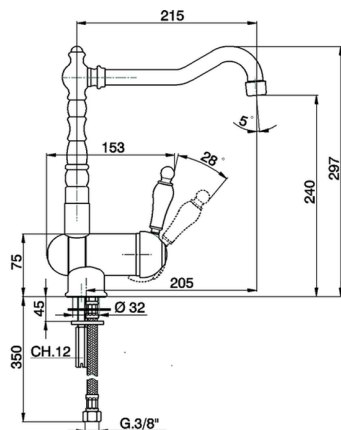

Single lever sink mixer with reclined spout KITCHEN_EM001530

MODEL **EM001530**

Single lever sink mixer with reclined spout, swivel spout, G.3/8" stainless steel flexible hose

AVAILABLE FINISHINGS

-  **21** 21 Chrome
-  **26** 26 Old Copper
-  **27** 27 Old Bronze
-  **2A** 2A Satin Brushed Nickel

CHARACTERISTICS

Cartridge Spare Parts **ZZ92909000**

43 mm Cartridge

Single lever sink mixer with reclined spout KITCHEN_EM001530

EM001530

<https://en.cisal.it/single-lever-sink-mixer-with-reclined-spout-kitchen-em001530>