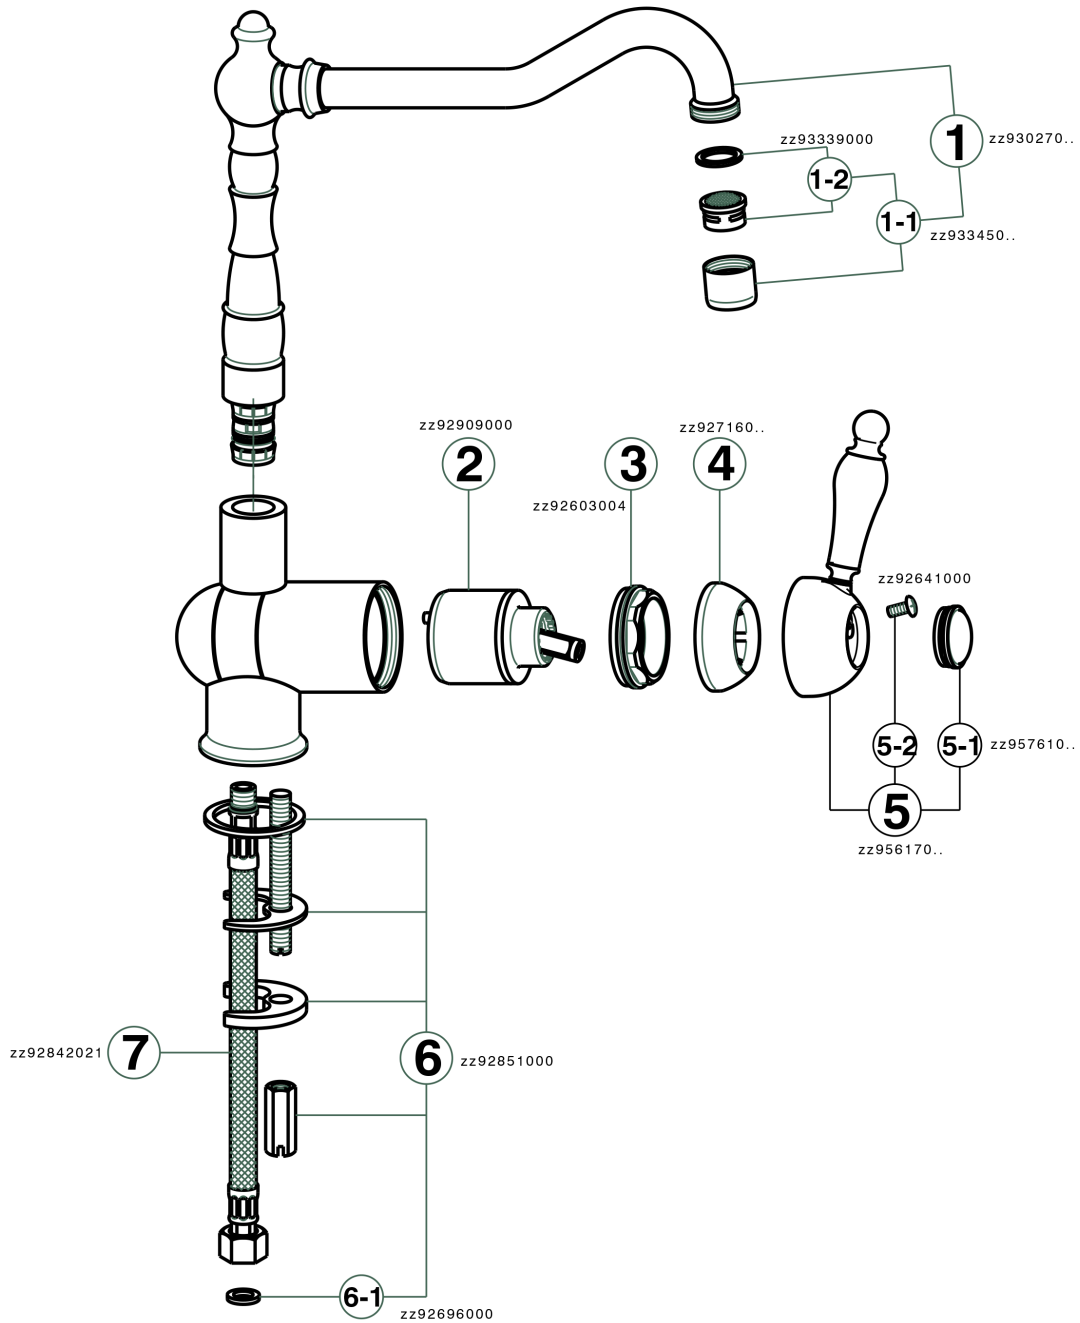

Single lever sink mixer with reclined spout KITCHEN_EM001530

MODEL **EM001530**

Single lever sink mixer with reclined spout, swivel spout, G.3/8" stainless steel flexible hose

AVAILABLE FINISHINGS

-  **21** 21 Chrome
-  **26** 26 Old Copper
-  **27** 27 Old Bronze
-  **2A** 2A Satin Brushed Nickel

CHARACTERISTICS

Cartridge Spare Parts **ZZ92909000**

43 mm Cartridge

Single lever sink mixer with reclined spout KITCHEN_EM001530

EM001530

<https://en.cisal.it/single-lever-sink-mixer-with-reclined-spout-kitchen-em001530>