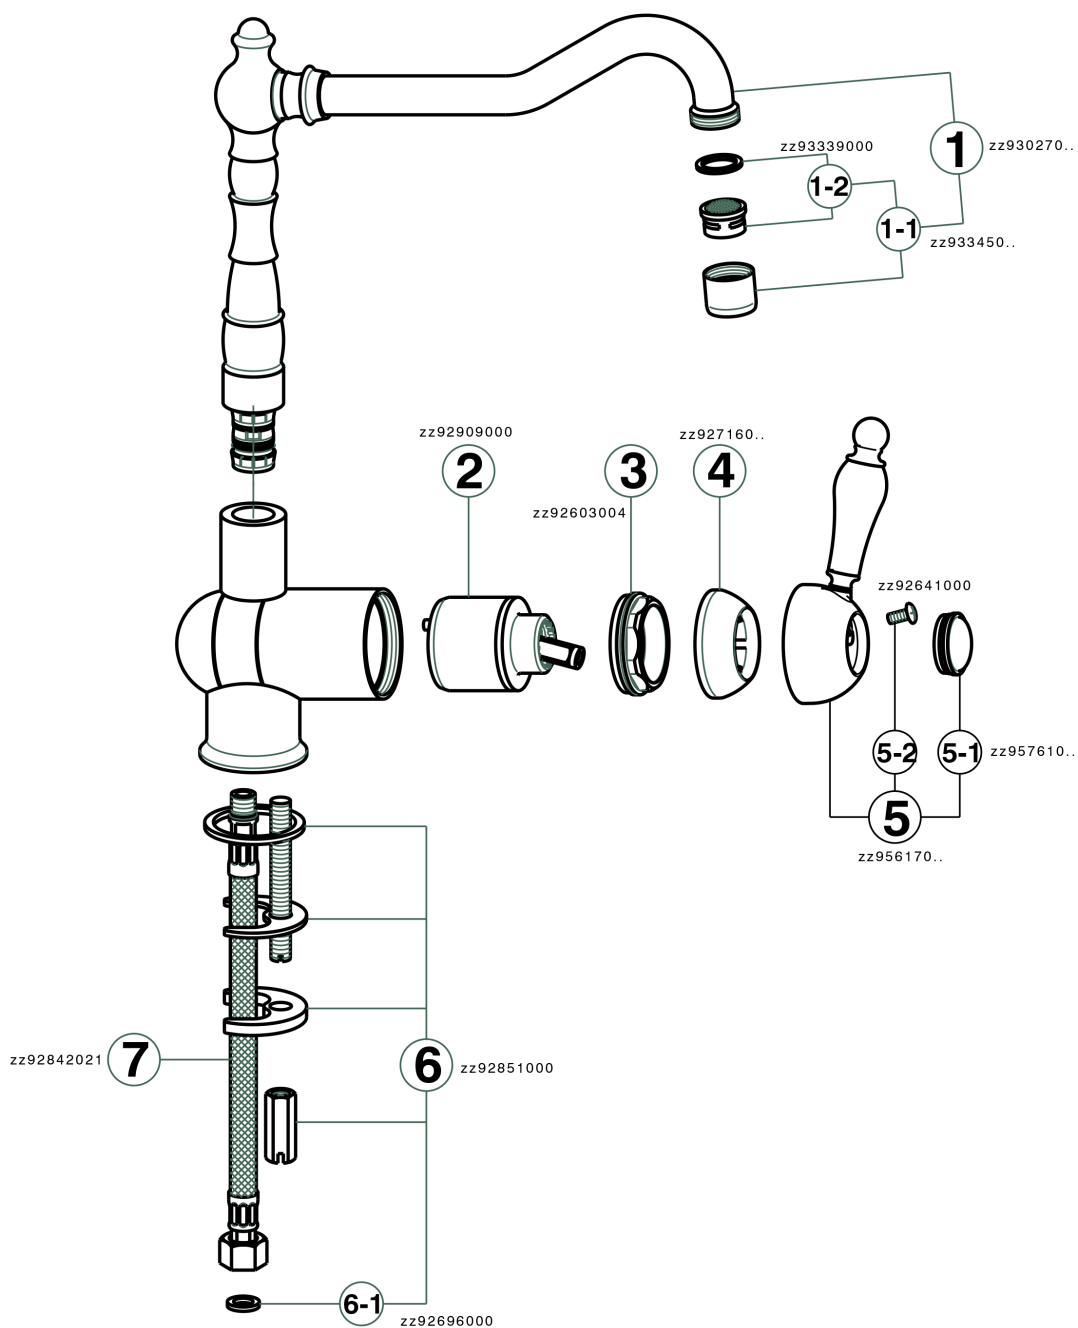

Single lever sink mixer with reclined spout KITCHEN_EM001530

EM001530

<https://en.cisal.it/single-lever-sink-mixer-with-reclined-spout-kitchen-em001530>

2024-12-22