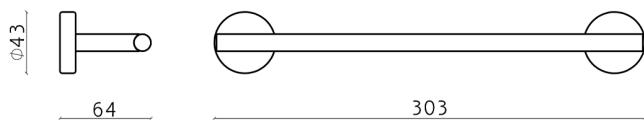

Towel holder XION_XI090104

MODEL **XI090104**

Towel holder, Inox AISI 304

AVAILABLE FINISHINGS

 **D1** D1 Brushed Inox

CHARACTERISTICS

2026-04-28