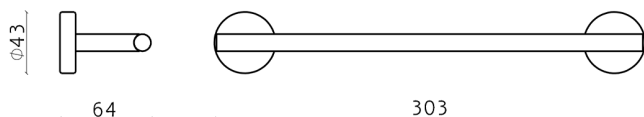

Towel holder XION_XI090104

MODEL **XI090104**

Towel holder, Inox AISI 304

AVAILABLE FINISHINGS

 **D1** D1 Brushed Inox

CHARACTERISTICS

2026-06-13