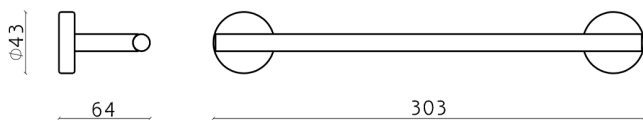

## Towel holder XION\_XI090104

MODEL **XI090104**

Towel holder, Inox AISI 304

AVAILABLE FINISHINGS

**D1** D1 Brushed Inox

CHARACTERISTICS

2026-04-06