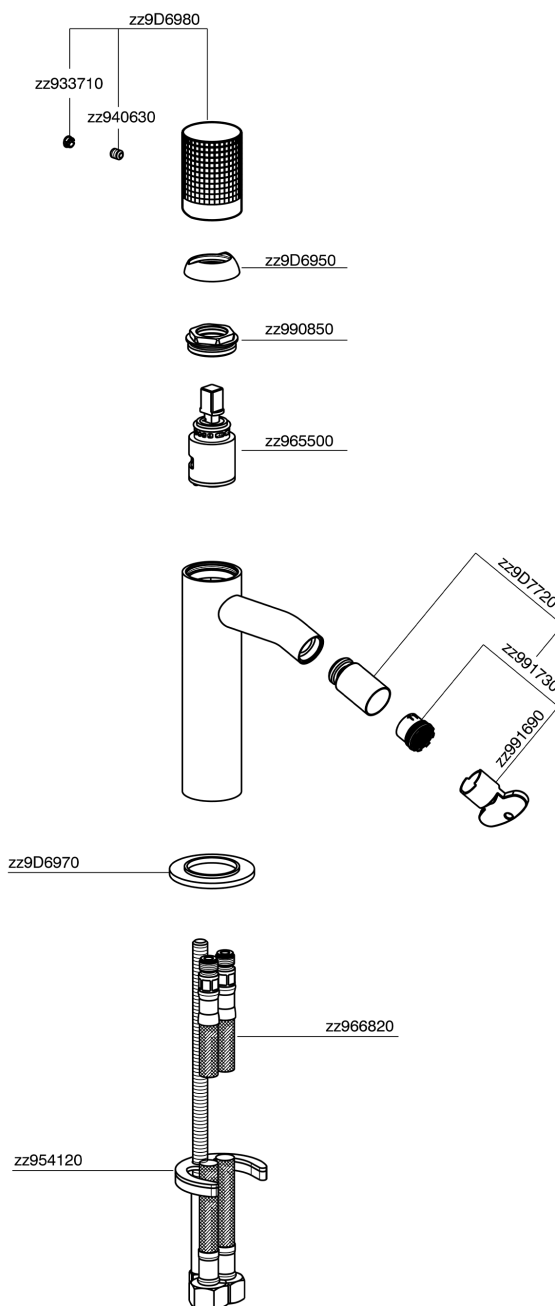

Single lever bidet mixer NUANCE X32_X1000564

X1000564

<https://en.cisal.it/single-lever-bidet-mixer-nuance-x32x1000564>

2024-09-16