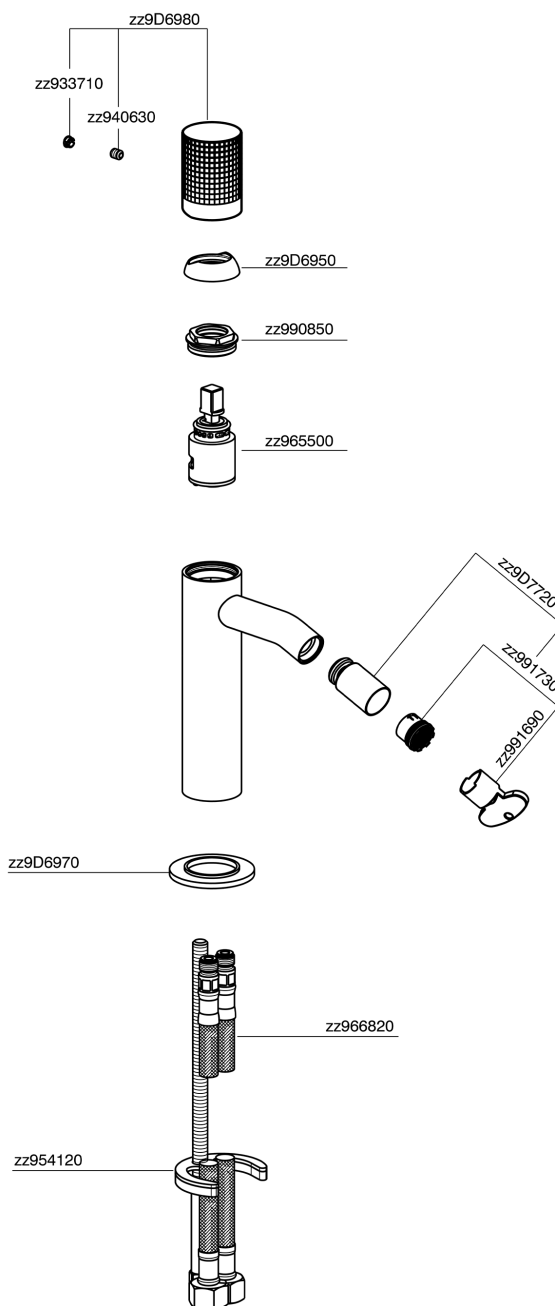

Single lever bidet mixer NUANCE X32_X1000564

MODEL **X1000564**

Single lever bidet mixer, without pop up waste, G.3/8"
Stainless Steel Flexible, Inox AISI 316L

AVAILABLE FINISHINGS

-  **5H** 5H Dark Brass Brushed
-  **5L** 5L Brushed Black Titanium
-  **5N** 5N Brushed Rose Gold
-  **D1** D1 Brushed Inox

CHARACTERISTICS

Cartridge Spare Parts **ZZ96550000**

25 mm Cartridge

Single lever bidet mixer NUANCE X32_X1000564

X1000564

<https://en.cisal.it/single-lever-bidet-mixer-nuance-x32x1000564>

2024-09-19