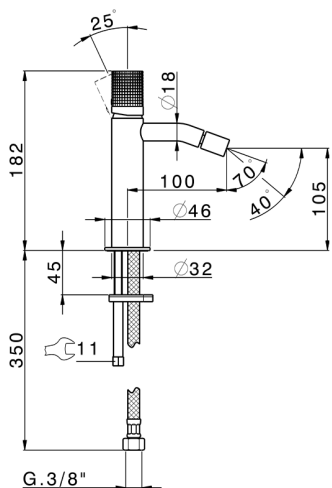

Single lever bidet mixer NUANCE X32_X1000564

MODEL **X1000564**

Single lever bidet mixer, without pop up waste, G.3/8"
Stainless Steel Flexible, Inox AISI 316L

AVAILABLE FINISHINGS

-  **5H** 5H Dark Brass Brushed
-  **5L** 5L Brushed Black Titanium
-  **5N** 5N Brushed Rose Gold
-  **D1** D1 Brushed Inox

CHARACTERISTICS

Cartridge Spare Parts **ZZ96550000**

25 mm Cartridge

Single lever bidet mixer NUANCE X32_X1000564

X1000564

<https://en.cisal.it/single-lever-bidet-mixer-nuance-x32x1000564>

2024-09-19