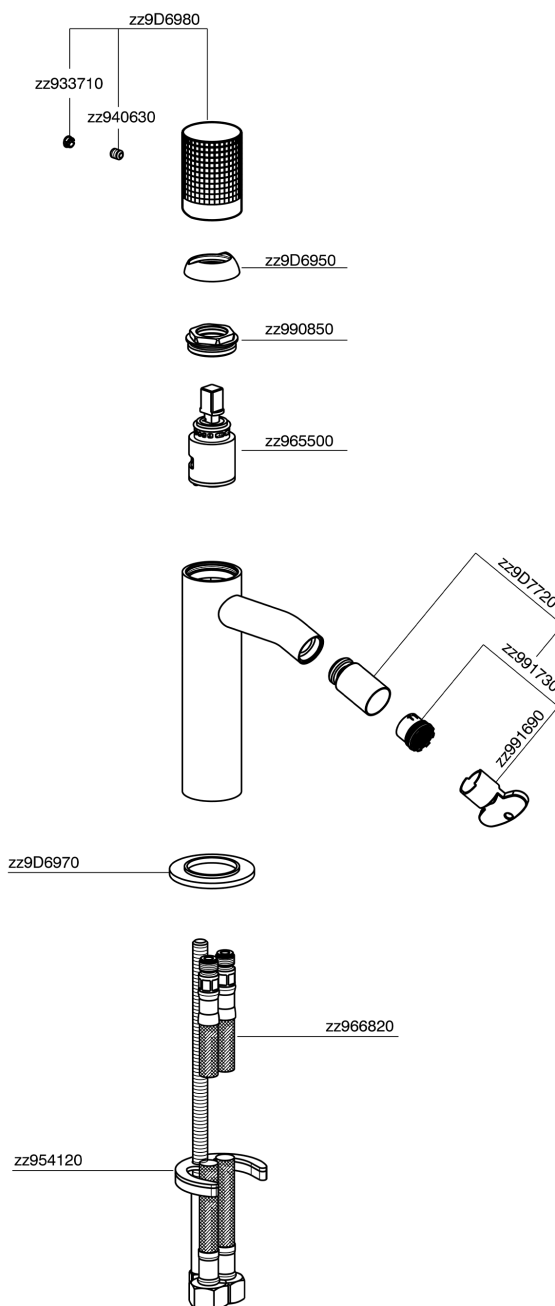

Single lever bidet mixer NUANCE X32_X1000564

X1000564

<https://en.cisal.it/single-lever-bidet-mixer-nuance-x32x1000564>

2024-09-19