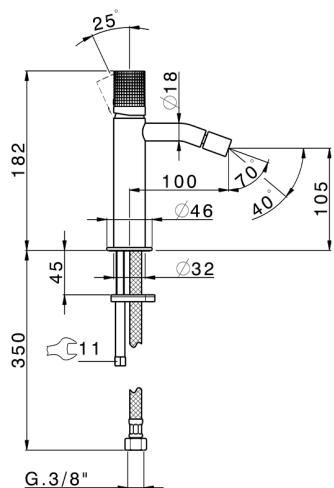

Single lever bidet mixer NUANCE X32_X1000564

MODEL **X1000564**

Single lever bidet mixer, without pop up waste, G.3/8"
Stainless Steel Flexible, Inox AISI 316L

AVAILABLE FINISHINGS

-  **5H** 5H Dark Brass Brushed
-  **5L** 5L Brushed Black Titanium
-  **5N** 5N Brushed Rose Gold
-  **D1** D1 Brushed Inox

CHARACTERISTICS

Cartridge Spare Parts **ZZ96550000**

25 mm Cartridge

Single lever bidet mixer NUANCE X32_X1000564

X1000564

<https://en.cisal.it/single-lever-bidet-mixer-nuance-x32x1000564>

2024-09-19