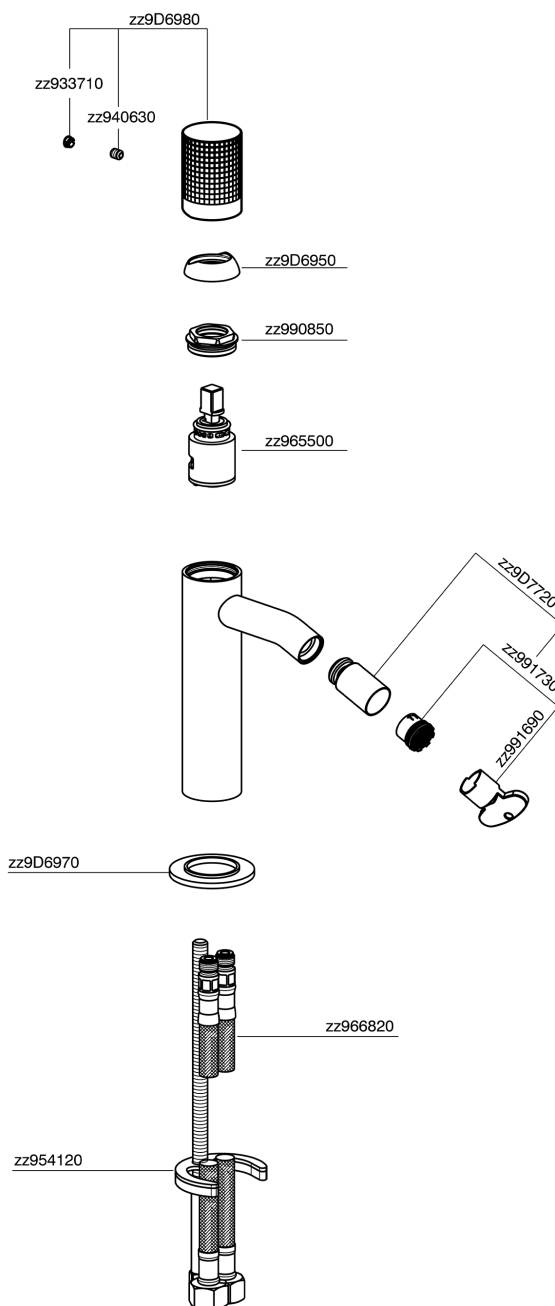

## Single lever bidet mixer NUANCE X32\_X1000564

X1000564

<https://en.cisal.it/single-lever-bidet-mixer-nuance-x32x1000564>

2024-09-19