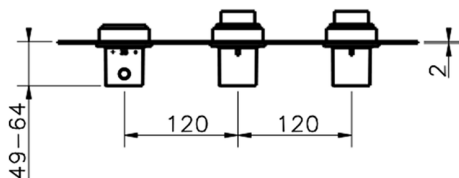

Cover Part for 2 Function Concealed Thermo. Valve WAVE_WE01R200

MODEL **WE01R200**

Cover Part for 2 Function Concealed Thermo.Valve,for item ZA01R200

AVAILABLE FINISHINGS

-  **21** 21 Chrome
-  **2F** 2F Brushed Nickel
-  **2Q** 2Q Black Titanium