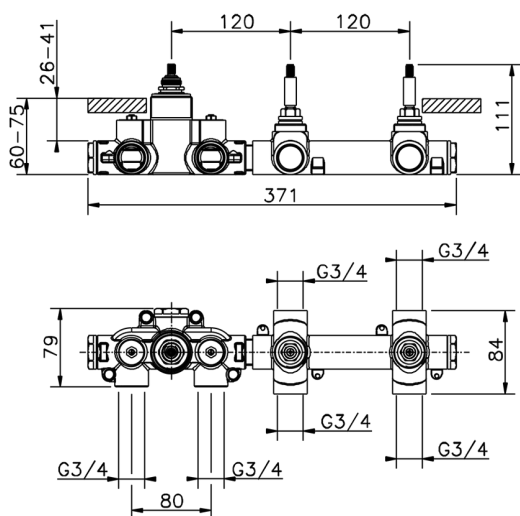

Cover Part for 2 Function Concealed Thermo. Valve WAVE_WE01R200

MODEL **WE01R200**

Cover Part for 2 Function Concealed Thermo.Valve,for item ZA01R200

AVAILABLE FINISHINGS

-  **21** 21 Chrome
-  **2F** 2F Brushed Nickel
-  **2Q** 2Q Black Titanium

2 Function Concealed Thermostatic Valve CONCEALED_ZA01R200

MODEL **ZA01R200**

2 Function Concealed Thermostatic Valve

AVAILABLE FINISHINGS

04 04 Without finishing

CHARACTERISTICS

Concealed **1**
 Cartridge Spare Parts **23.51A.HF**
HF Thermostatic Valve