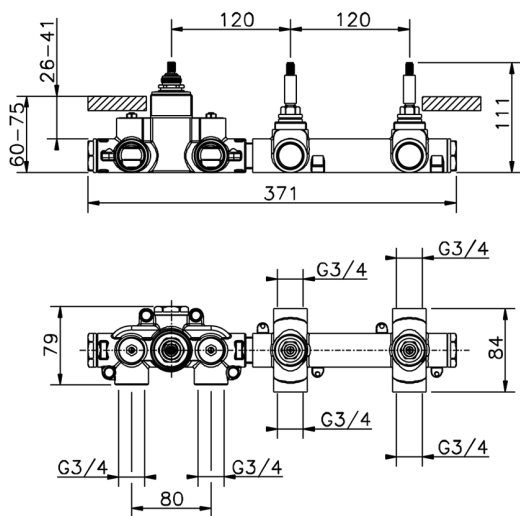

Cover Part for 2 Function Concealed Thermo. Valve WAVE_WE01R200

MODEL **WE01R200**

Cover Part for 2 Function Concealed Thermo.Valve,for item ZA01R200

AVAILABLE FINISHINGS

-  **21** 21 Chrome
-  **2F** 2F Brushed Nickel
-  **2Q** 2Q Black Titanium

2 Function Concealed Thermostatic Valve CONCEALED_ZA01R200

MODEL **ZA01R200**

2 Function Concealed Thermostatic Valve

AVAILABLE FINISHINGS

CHARACTERISTICS

Concealed **1**
 Cartridge Spare Parts **23.51A.HF**
HF Thermostatic Valve