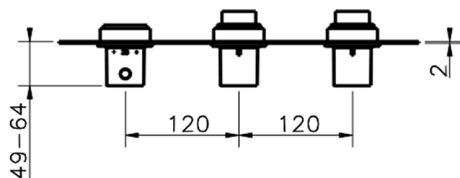

Cover Part for 2 Function Concealed Thermo. Valve WAVE_WE01R200

MODEL **WE01R200**

Cover Part for 2 Function Concealed Thermo.Valve,for item ZA01R200

AVAILABLE FINISHINGS

-  **21** 21 Chrome
-  **2F** 2F Brushed Nickel
-  **2Q** 2Q Black Titanium