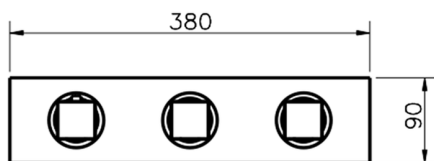

Cover Part for 2 Function Concealed Thermo. Valve WAVE_WE01R200

MODEL **WE01R200**

Cover Part for 2 Function Concealed Thermo.Valve,for item ZA01R200

AVAILABLE FINISHINGS

-  **21** 21 Chrome
-  **2F** 2F Brushed Nickel
-  **2Q** 2Q Black Titanium