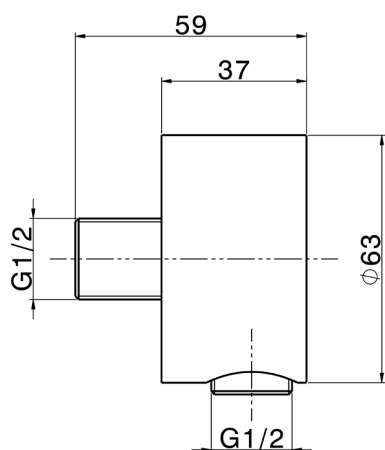

Elbow XION_DS017310

MODEL **DS017310**

Elbow,Inox AISI 316L

AVAILABLE FINISHINGS

 **D1** D1 Brushed Inox

CHARACTERISTICS

2026-05-15