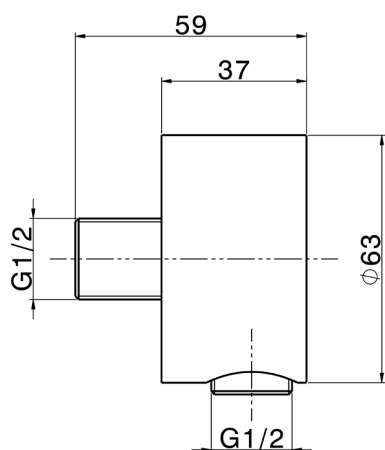

Elbow XION_DS017310

MODEL **DS017310**

Elbow,Inox AISI 316L

AVAILABLE FINISHINGS

 **D1** D1 Brushed Inox

CHARACTERISTICS

2026-04-06