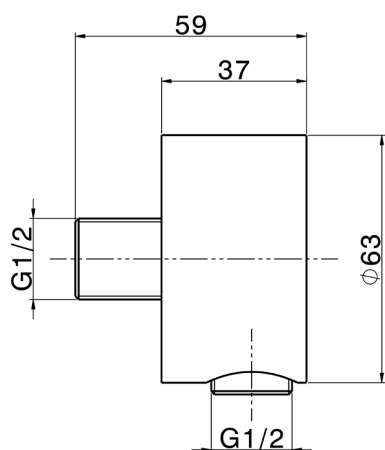

## Elbow XION\_DS017310

MODEL **DS017310**

Elbow,Inox AISI 316L

AVAILABLE FINISHINGS

 **D1** D1 Brushed Inox

CHARACTERISTICS

2026-06-04