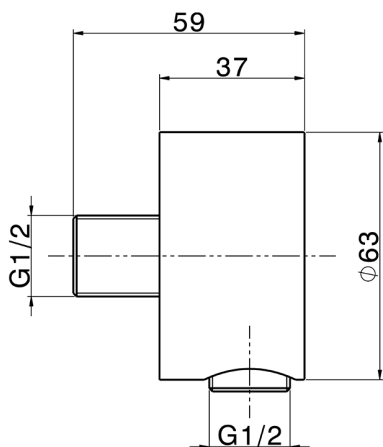

Elbow XION_DS017310

MODEL **DS017310**

Elbow,Inox AISI 316L

AVAILABLE FINISHINGS

D1 D1 Brushed Inox

CHARACTERISTICS

2026-06-05