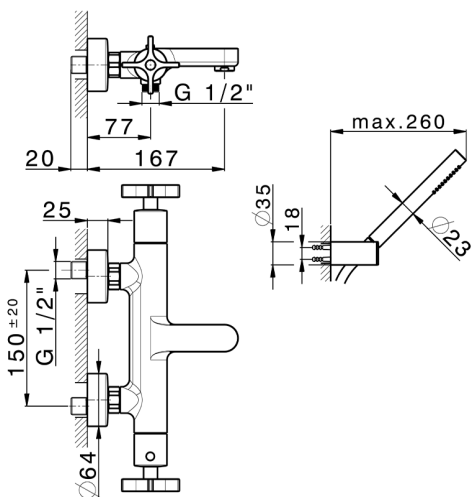

CHARACTERISTICS

Cartridge Spare Parts **22.04A.AR - ZZ97279004**

Argo 2 (long filter) Thermostatic Valve

DeviaStop

The Cisal Devia Stop technology allows to adjust the water flow and to direct it to the selected output point (overhead soaker, hand shower, etc).

Thermostatic

The Cisal thermostatic is your personal water manager, helping you to handle, control and save water and energy.

2024-12-30