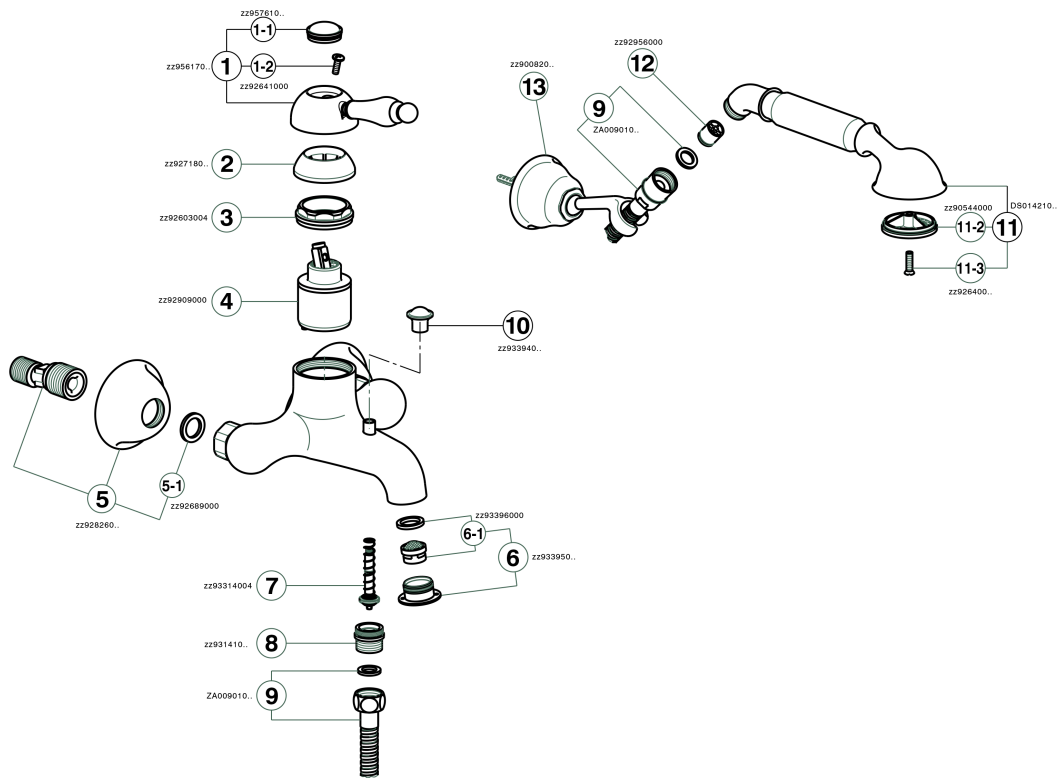

Single lever bath mixer, with shower set ARCANA EMPRESS_EM000120

MODEL **EM000120**

Single lever bath mixer, with shower set, wall mounted adjustable handshower bracket, one spray handshower, 150 cm Brass Flexible Hose

AVAILABLE FINISHINGS

-  **21** 21 Chrome
-  **24** 24 Gold
-  **26** 26 Old Copper
-  **27** 27 Old Bronze
-  **2A** 2A Satin Brushed Nickel
-  **74** 74 Chrome/Gold

CHARACTERISTICS

Cartridge Spare Parts **ZZ92909000**

43 mm Cartridge

Single lever bath mixer, with shower set ARCANA EMPRESS_EM000120

EM000120

<https://en.cisal.it/single-lever-bath-mixer-with-shower-set-arcana-empress-em000120>

2025-01-06