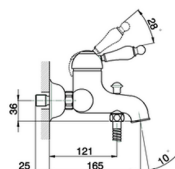

Single lever bath mixer, with shower set ARCANA EMPRESS_EM000120

MODEL **EM000120**

Single lever bath mixer, with shower set, wall mounted adjustable handshower bracket, one spray handshower, 150 cm Brass Flexible Hose

AVAILABLE FINISHINGS

-  **21** 21 Chrome
-  **24** 24 Gold
-  **26** 26 Old Copper
-  **27** 27 Old Bronze
-  **2A** 2A Satin Brushed Nickel
-  **74** 74 Chrome/Gold

CHARACTERISTICS

Cartridge Spare Parts **ZZ92909000**

43 mm Cartridge

Single lever bath mixer, with shower set ARCANA EMPRESS_EM000120

EM000120

<https://en.cisal.it/single-lever-bath-mixer-with-shower-set-arcana-empress-em000120>

2025-01-06