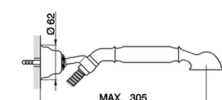

Single lever bath mixer, with shower set ARCANA EMPRESS_EM000120

MODEL **EM000120**

Single lever bath mixer, with shower set, wall mounted adjustable handshower bracket, one spray handshower, 150 cm Brass Flexible Hose

AVAILABLE FINISHINGS

-  **21** 21 Chrome
-  **24** 24 Gold
-  **26** 26 Old Copper
-  **27** 27 Old Bronze
-  **2A** 2A Satin Brushed Nickel
-  **74** 74 Chrome/Gold

CHARACTERISTICS

Cartridge Spare Parts **ZZ92909000**

43 mm Cartridge

Single lever bath mixer, with shower set ARCANA EMPRESS_EM000120

EM000120

<https://en.cisal.it/single-lever-bath-mixer-with-shower-set-arcana-empress-em000120>

2025-01-06