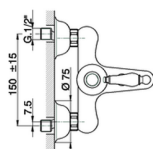

Single lever bath mixer, with shower set ARCANA EMPRESS_EM000120

MODEL **EM000120**

Single lever bath mixer, with shower set, wall mounted adjustable handshower bracket, one spray handshower, 150 cm Brass Flexible Hose

AVAILABLE FINISHINGS

-  **21** 21 Chrome
-  **24** 24 Gold
-  **26** 26 Old Copper
-  **27** 27 Old Bronze
-  **2A** 2A Satin Brushed Nickel
-  **74** 74 Chrome/Gold

CHARACTERISTICS

Cartridge Spare Parts **ZZ92909000**

43 mm Cartridge

Single lever bath mixer, with shower set ARCANA EMPRESS_EM000120

EM000120

<https://en.cisal.it/single-lever-bath-mixer-with-shower-set-arcana-empress-em000120>

2025-01-06