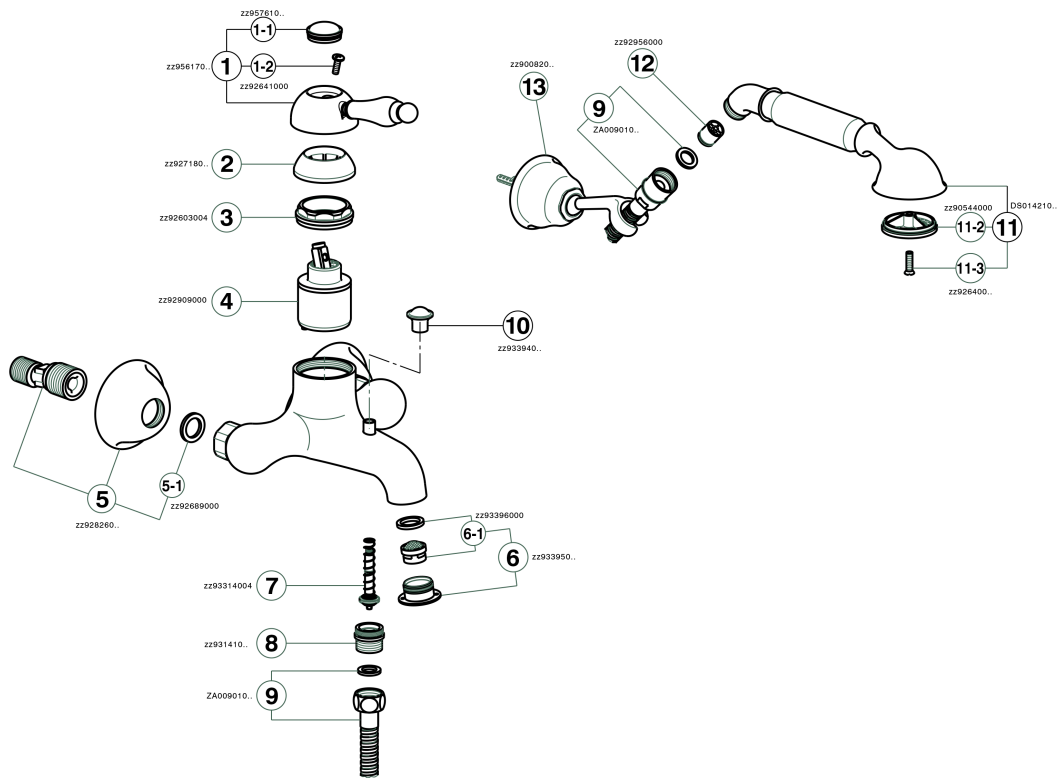

## Single lever bath mixer, with shower set ARCANA EMPRESS\_EM000120

EM000120

<https://en.cisal.it/single-lever-bath-mixer-with-shower-set-arcana-empress-em000120>

2025-01-06