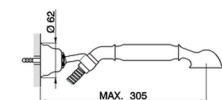

Single lever bath mixer, with shower set ARCANА EMPRESS_EM000120

MODEL **EM000120**

Single lever bath mixer, with shower set, wall mounted adjustable handshower bracket, one spray handshower, 150 cm Brass Flexible Hose

AVAILABLE FINISHINGS

-  **21** 21 Chrome
-  **24** 24 Gold
-  **26** 26 Old Copper
-  **27** 27 Old Bronze
-  **2A** 2A Satin Brushed Nickel
-  **74** 74 Chrome/Gold

CHARACTERISTICS

Cartridge Spare Parts **ZZ92909000**

43 mm Cartridge

Single lever bath mixer, with shower set ARCANA EMPRESS_EM000120

EM000120

<https://en.cisal.it/single-lever-bath-mixer-with-shower-set-arcana-empress-em000120>

2025-01-06