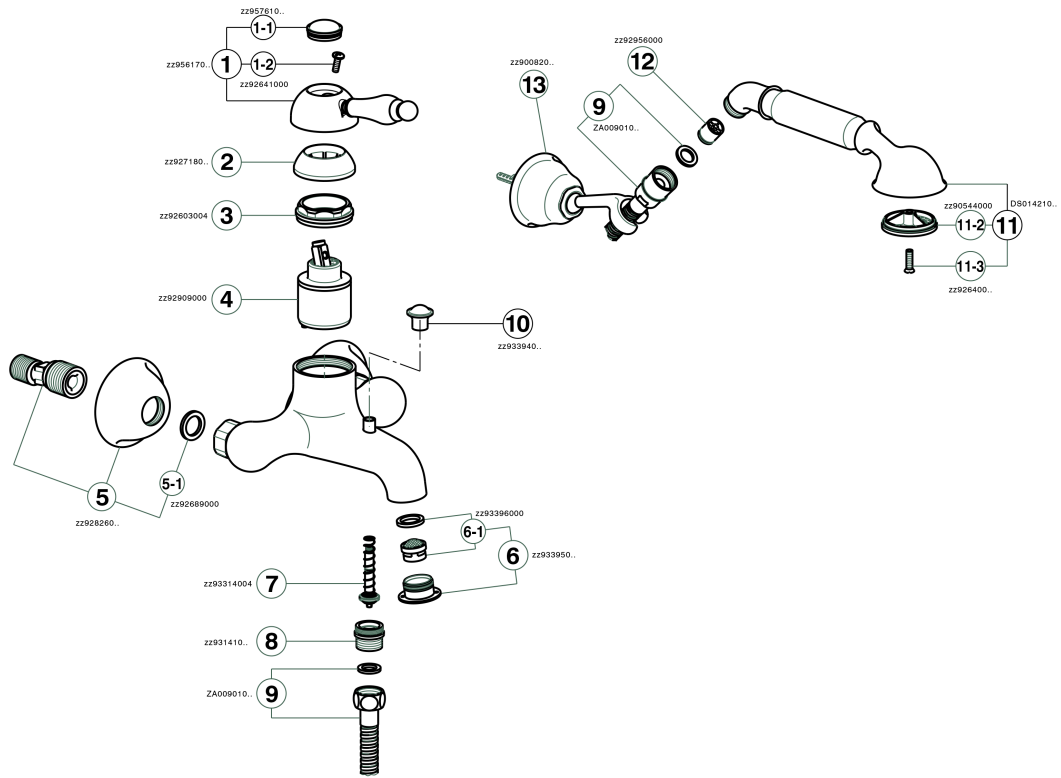

Single lever bath mixer, with shower set ARCANА EMPRESS_EM000120

MODEL **EM000120**

Single lever bath mixer, with shower set, wall mounted adjustable handshower bracket, one spray handshower, 150 cm Brass Flexible Hose

AVAILABLE FINISHINGS

-  **21** 21 Chrome
-  **24** 24 Gold
-  **26** 26 Old Copper
-  **27** 27 Old Bronze
-  **2A** 2A Satin Brushed Nickel
-  **74** 74 Chrome/Gold

CHARACTERISTICS

Cartridge Spare Parts **ZZ92909000**

43 mm Cartridge

Single lever bath mixer, with shower set ARCANA EMPRESS_EM000120

EM000120

<https://en.cisal.it/single-lever-bath-mixer-with-shower-set-arcana-empress-em000120>

2025-01-06