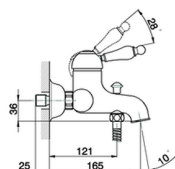

Single lever bath mixer, with shower set ARCANА EMPRESS_EM000120

MODEL **EM000120**

Single lever bath mixer, with shower set, wall mounted adjustable handshower bracket, one spray handshower, 150 cm Brass Flexible Hose

AVAILABLE FINISHINGS

-  **21** 21 Chrome
-  **24** 24 Gold
-  **26** 26 Old Copper
-  **27** 27 Old Bronze
-  **2A** 2A Satin Brushed Nickel
-  **74** 74 Chrome/Gold

CHARACTERISTICS

Cartridge Spare Parts **ZZ92909000**

43 mm Cartridge

Single lever bath mixer, with shower set ARCANA EMPRESS_EM000120

EM000120

<https://en.cisal.it/single-lever-bath-mixer-with-shower-set-arcana-empress-em000120>

2025-01-06