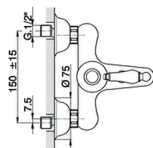

Single lever bath mixer, with shower set ARCANА EMPRESS_EM000120

MODEL **EM000120**

Single lever bath mixer, with shower set, wall mounted adjustable handshower bracket, one spray handshower, 150 cm Brass Flexible Hose

AVAILABLE FINISHINGS

-  **21** 21 Chrome
-  **24** 24 Gold
-  **26** 26 Old Copper
-  **27** 27 Old Bronze
-  **2A** 2A Satin Brushed Nickel
-  **74** 74 Chrome/Gold

CHARACTERISTICS

Cartridge Spare Parts **ZZ92909000**

43 mm Cartridge

Single lever bath mixer, with shower set ARCANA EMPRESS_EM000120

EM000120

<https://en.cisal.it/single-lever-bath-mixer-with-shower-set-arcana-empress-em000120>

2025-01-06