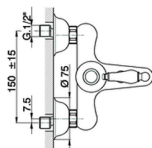

Single lever bath mixer, with shower set ARCAN EMPRESS_EM000120

MODEL **EM000120**

Single lever bath mixer, with shower set, wall mounted adjustable handshower bracket, one spray handshower, 150 cm Brass Flexible Hose

AVAILABLE FINISHINGS

-  **21** 21 Chrome
-  **24** 24 Gold
-  **26** 26 Old Copper
-  **27** 27 Old Bronze
-  **2A** 2A Satin Brushed Nickel
-  **74** 74 Chrome/Gold

CHARACTERISTICS

Cartridge Spare Parts **ZZ92909000**

43 mm Cartridge

Single lever bath mixer, with shower set ARCANA EMPRESS_EM000120

EM000120

<https://en.cisal.it/single-lever-bath-mixer-with-shower-set-arcana-empress-em000120>

2025-01-06