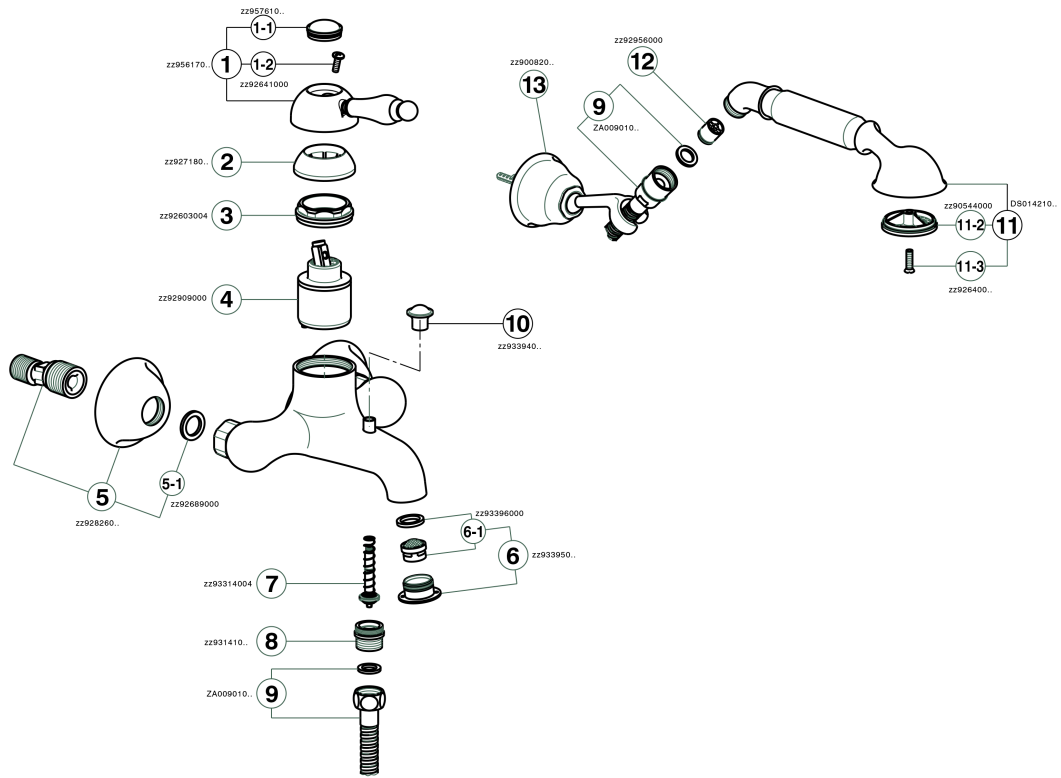

Single lever bath mixer, with shower set ARCAN EMPRESS_EM000120

MODEL **EM000120**

Single lever bath mixer, with shower set, wall mounted adjustable handshower bracket, one spray handshower, 150 cm Brass Flexible Hose

AVAILABLE FINISHINGS

-  **21** 21 Chrome
-  **24** 24 Gold
-  **26** 26 Old Copper
-  **27** 27 Old Bronze
-  **2A** 2A Satin Brushed Nickel
-  **74** 74 Chrome/Gold

CHARACTERISTICS

Cartridge Spare Parts **ZZ92909000**

43 mm Cartridge

Single lever bath mixer, with shower set ARCANA EMPRESS_EM000120

EM000120

<https://en.cisal.it/single-lever-bath-mixer-with-shower-set-arcana-empress-em000120>

2025-01-06