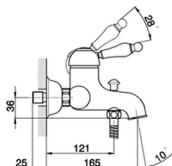

Single lever bath mixer, with shower set ARCAN EMPRESS_EM000120

MODEL **EM000120**

Single lever bath mixer, with shower set, wall mounted adjustable handshower bracket, one spray handshower, 150 cm Brass Flexible Hose

AVAILABLE FINISHINGS

-  **21** 21 Chrome
-  **24** 24 Gold
-  **26** 26 Old Copper
-  **27** 27 Old Bronze
-  **2A** 2A Satin Brushed Nickel
-  **74** 74 Chrome/Gold

CHARACTERISTICS

Cartridge Spare Parts **ZZ92909000**

43 mm Cartridge

Single lever bath mixer, with shower set ARCANA EMPRESS_EM000120

EM000120

<https://en.cisal.it/single-lever-bath-mixer-with-shower-set-arcana-empress-em000120>

2025-01-06