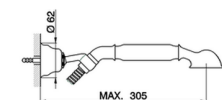

Single lever bath mixer, with shower set ARCAN EMPRESS_EM000120

MODEL **EM000120**

Single lever bath mixer, with shower set, wall mounted adjustable handshower bracket, one spray handshower, 150 cm Brass Flexible Hose

AVAILABLE FINISHINGS

-  **21** 21 Chrome
-  **24** 24 Gold
-  **26** 26 Old Copper
-  **27** 27 Old Bronze
-  **2A** 2A Satin Brushed Nickel
-  **74** 74 Chrome/Gold

CHARACTERISTICS

Cartridge Spare Parts **ZZ92909000**

43 mm Cartridge

Single lever bath mixer, with shower set ARCANA EMPRESS_EM000120

EM000120

<https://en.cisal.it/single-lever-bath-mixer-with-shower-set-arcana-empress-em000120>

2025-01-06