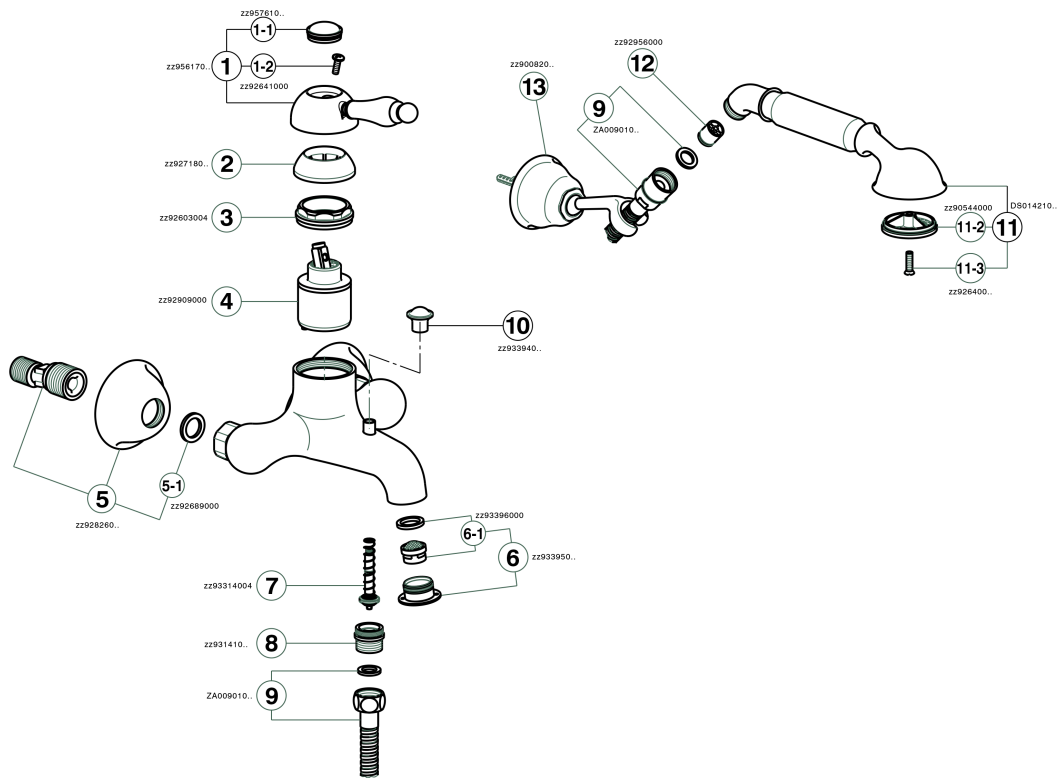

Single lever bath mixer, with shower set ARCANA EMPRESS_EM000120

EM000120

<https://en.cisal.it/single-lever-bath-mixer-with-shower-set-arcana-empress-em000120>

2025-01-06