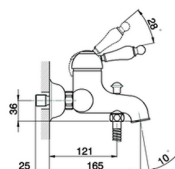

Single lever bath mixer, with shower set ARCANA EMPRESS_EM000120

MODEL **EM000120**

Single lever bath mixer, with shower set, wall mounted adjustable handshower bracket, one spray handshower, 150 cm Brass Flexible Hose

AVAILABLE FINISHINGS

-  **21** 21 Chrome
-  **24** 24 Gold
-  **26** 26 Old Copper
-  **27** 27 Old Bronze
-  **2A** 2A Satin Brushed Nickel
-  **74** 74 Chrome/Gold

CHARACTERISTICS

Cartridge Spare Parts **ZZ92909000**

43 mm Cartridge

Single lever bath mixer, with shower set ARCANA EMPRESS_EM000120

EM000120

<https://en.cisal.it/single-lever-bath-mixer-with-shower-set-arcana-empress-em000120>

2025-01-04