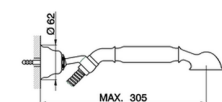

Single lever bath mixer, with shower set ARCANA EMPRESS_EM000120

MODEL **EM000120**

Single lever bath mixer, with shower set, wall mounted adjustable handshower bracket, one spray handshower, 150 cm Brass Flexible Hose

AVAILABLE FINISHINGS

-  **21** 21 Chrome
-  **24** 24 Gold
-  **26** 26 Old Copper
-  **27** 27 Old Bronze
-  **2A** 2A Satin Brushed Nickel
-  **74** 74 Chrome/Gold

CHARACTERISTICS

Cartridge Spare Parts **ZZ92909000**

43 mm Cartridge

Single lever bath mixer, with shower set ARCANA EMPRESS_EM000120

EM000120

<https://en.cisal.it/single-lever-bath-mixer-with-shower-set-arcana-empress-em000120>

2025-01-04