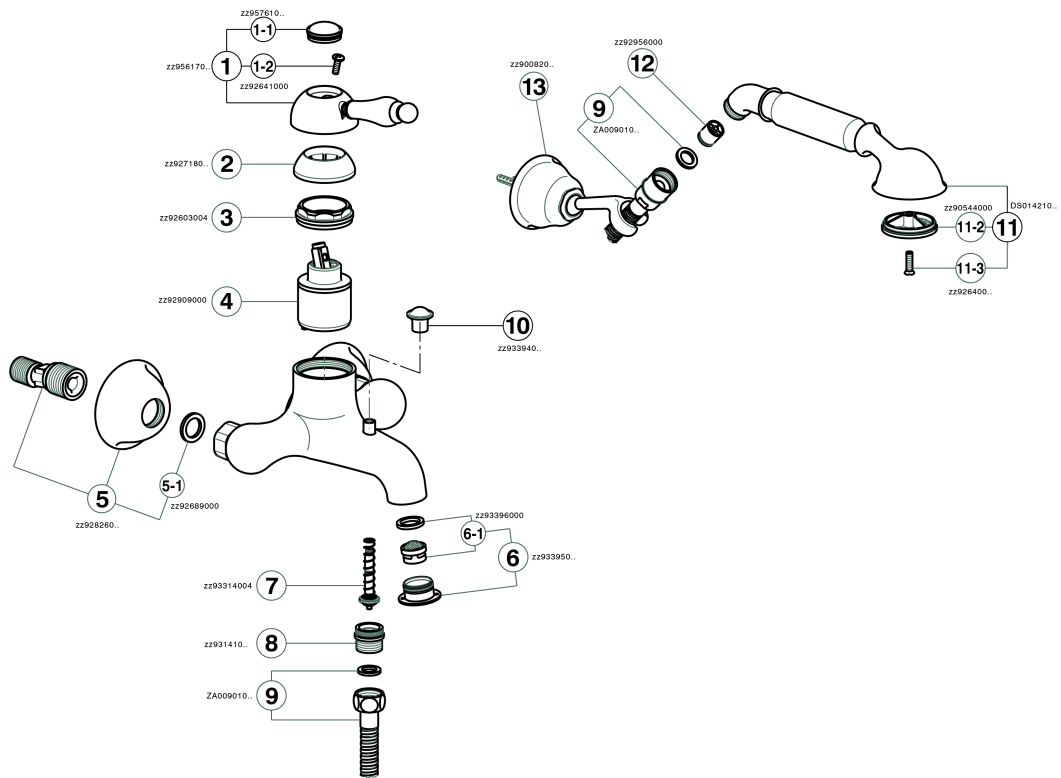

Single lever bath mixer, with shower set ARCANA EMPRESS_EM000120

MODEL **EM000120**

Single lever bath mixer, with shower set, wall mounted adjustable handshower bracket, one spray handshower, 150 cm Brass Flexible Hose

AVAILABLE FINISHINGS

-  **21** 21 Chrome
-  **24** 24 Gold
-  **26** 26 Old Copper
-  **27** 27 Old Bronze
-  **2A** 2A Satin Brushed Nickel
-  **74** 74 Chrome/Gold

CHARACTERISTICS

Cartridge Spare Parts **ZZ92909000**

43 mm Cartridge

Single lever bath mixer, with shower set ARCANA EMPRESS_EM000120

EM000120

<https://en.cisal.it/single-lever-bath-mixer-with-shower-set-arcana-empress-em000120>

2025-01-04