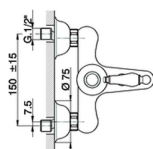

Single lever bath mixer, with shower set ARCANA EMPRESS_EM000120

MODEL **EM000120**

Single lever bath mixer, with shower set, wall mounted adjustable handshower bracket, one spray handshower, 150 cm Brass Flexible Hose

AVAILABLE FINISHINGS

-  **21** 21 Chrome
-  **24** 24 Gold
-  **26** 26 Old Copper
-  **27** 27 Old Bronze
-  **2A** 2A Satin Brushed Nickel
-  **74** 74 Chrome/Gold

CHARACTERISTICS

Cartridge Spare Parts **ZZ92909000**

43 mm Cartridge

Single lever bath mixer, with shower set ARCANA EMPRESS_EM000120

EM000120

<https://en.cisal.it/single-lever-bath-mixer-with-shower-set-arcana-empress-em000120>

2025-01-04