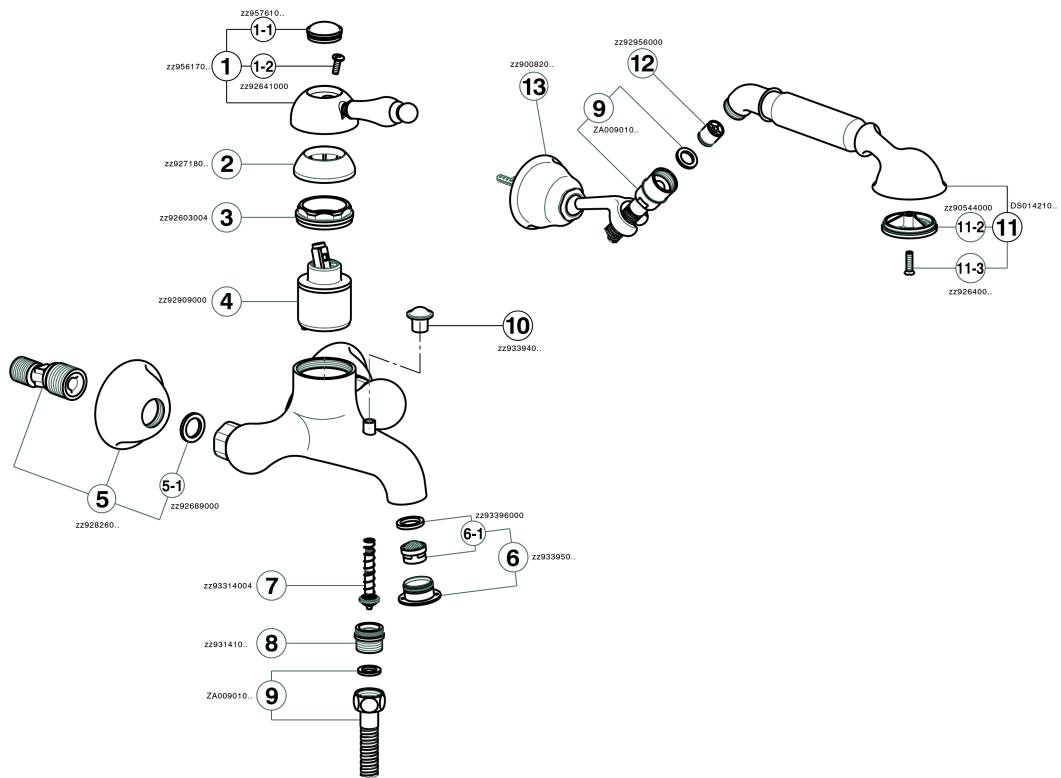

## Single lever bath mixer, with shower set ARCANA EMPRESS\_EM000120

EM000120

<https://en.cisal.it/single-lever-bath-mixer-with-shower-set-arcana-empress-em000120>

2025-01-04