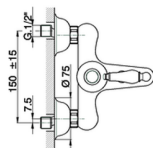

## Single lever bath mixer, with shower set ARCANA EMPRESS\_EM000120

MODEL **EM000120**

Single lever bath mixer, with shower set, wall mounted adjustable handshower bracket, one spray handshower, 150 cm Brass Flexible Hose

### CHARACTERISTICS

Cartridge Spare Parts **ZZ92909000**

**43 mm Cartridge**