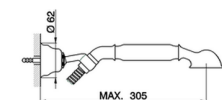

## Single lever bath mixer, with shower set ARCANA EMPRESS\_EM000120

MODEL **EM000120**

Single lever bath mixer, with shower set, wall mounted adjustable handshower bracket, one spray handshower, 150 cm Brass Flexible Hose

### CHARACTERISTICS

Cartridge Spare Parts **ZZ92909000**

**43 mm Cartridge**