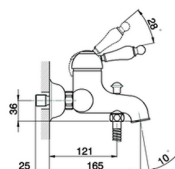

## Single lever bath mixer, with shower set ARCANA EMPRESS\_EM000120

MODEL **EM000120**

Single lever bath mixer, with shower set, wall mounted adjustable handshower bracket, one spray handshower, 150 cm Brass Flexible Hose

### CHARACTERISTICS

Cartridge Spare Parts **ZZ92909000**

**43 mm Cartridge**