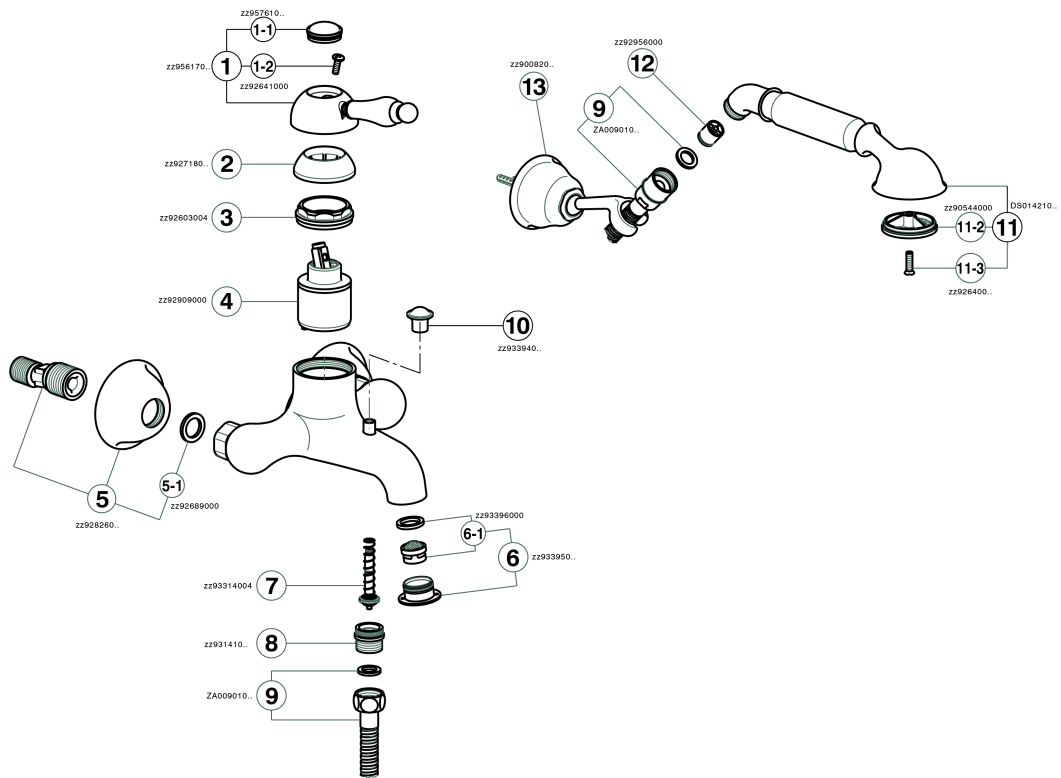

## Single lever bath mixer, with shower set ARCANA EMPRESS\_EM000120

MODEL **EM000120**

Single lever bath mixer, with shower set, wall mounted adjustable handshower bracket, one spray handshower, 150 cm Brass Flexible Hose

### AVAILABLE FINISHINGS

-  **21** 21 Chrome
-  **24** 24 Gold
-  **26** 26 Old Copper
-  **27** 27 Old Bronze
-  **2A** 2A Satin Brushed Nickel
-  **74** 74 Chrome/Gold

### CHARACTERISTICS

Cartridge Spare Parts **ZZ92909000**

**43 mm Cartridge**

## Single lever bath mixer, with shower set ARCANA EMPRESS\_EM000120

EM000120

<https://en.cisal.it/single-lever-bath-mixer-with-shower-set-arcana-empress-em000120>

2025-01-06