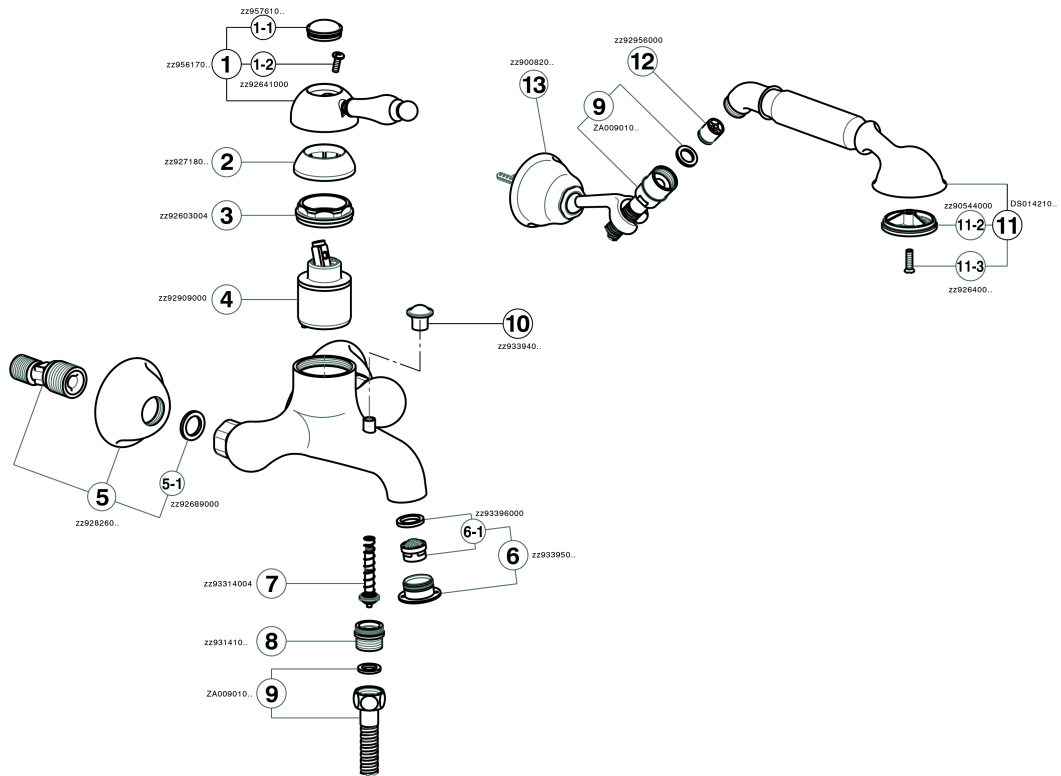

Single lever bath mixer, with shower set ARCANA EMPRESS_EM000120

EM000120

<https://en.cisal.it/single-lever-bath-mixer-with-shower-set-arcana-empress-em000120>

2025-01-06