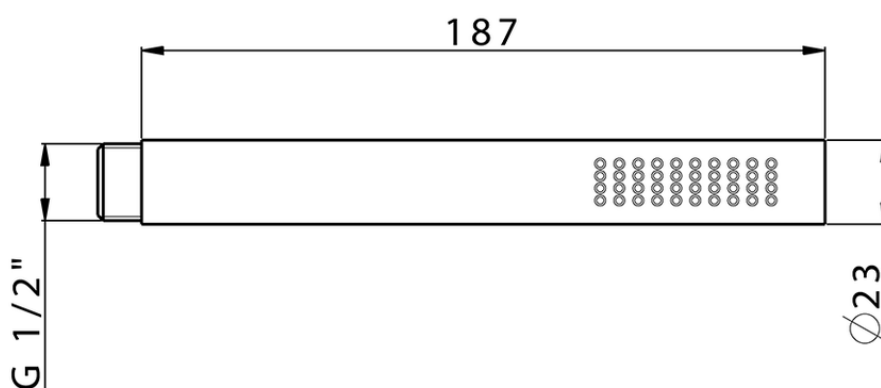

Brass Minimal handshower SHOWER_DS014460

DS014460

<https://en.cisal.it/brass-minimal-handshower-shower-ds014460>

2026-06-24