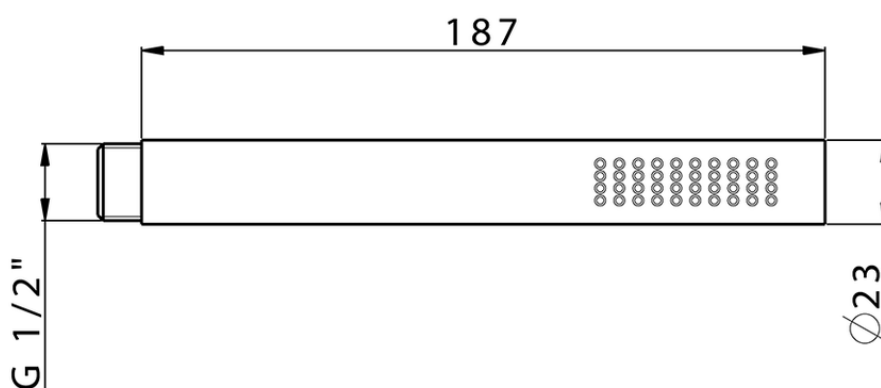

## Brass Minimal handshower SHOWER\_DS014460

DS014460

<https://en.cisal.it/brass-minimal-handshower-shower-ds014460>

2026-06-04