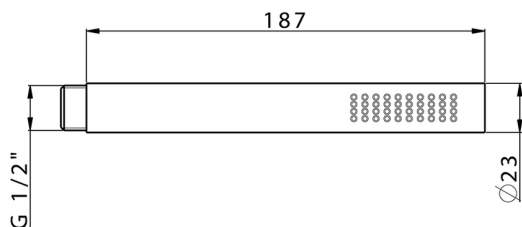

Brass Minimal handshower SHOWER_DS014460

MODEL **DS014460**

Brass Minimal handshower, 18,7x2,3x1,5 Brass one spray

AVAILABLE FINISHINGS

- **21** 21 Chrome
- **2P** 2P Rose Gold
- **2Q** 2Q Black Titanium
- **40** 40 Matt Black
- **4Q** 4Q Matt White

CHARACTERISTICS

2026-06-04