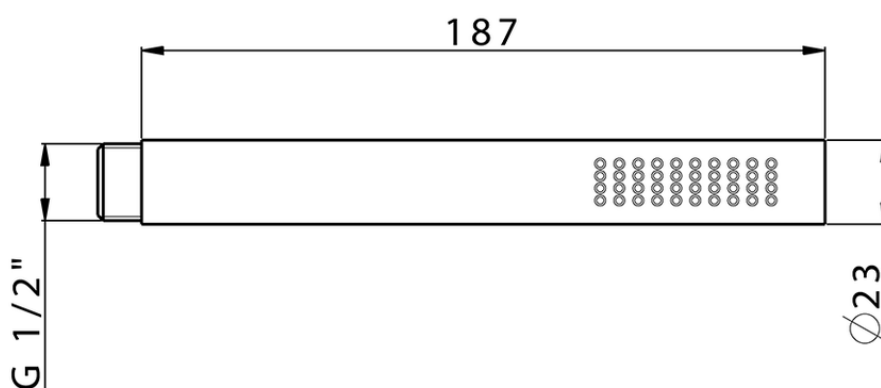

Brass Minimal handshower SHOWER_DS014460

DS014460

<https://en.cisal.it/brass-minimal-handshower-shower-ds014460>

2026-04-16