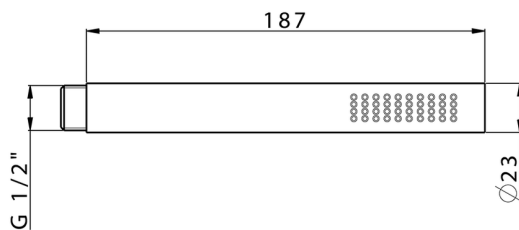

Brass Minimal handshower SHOWER_DS014460

MODEL **DS014460**

Brass Minimal handshower, 18,7x2,3x1,5 Brass one spray

AVAILABLE FINISHINGS

- **21** 21 Chrome
- **2P** 2P Rose Gold
- **2Q** 2Q Black Titanium
- **40** 40 Matt Black
- **4Q** 4Q Matt White

CHARACTERISTICS

2026-06-13