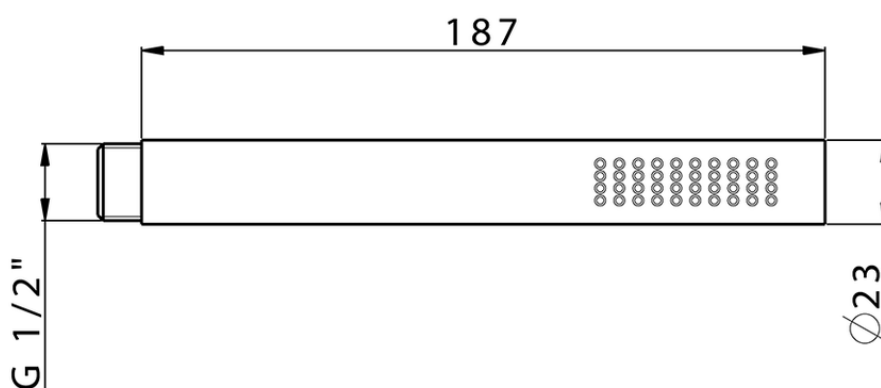

Brass Minimal handshower SHOWER_DS014460

DS014460

<https://en.cisal.it/brass-minimal-handshower-shower-ds014460>

2026-05-15