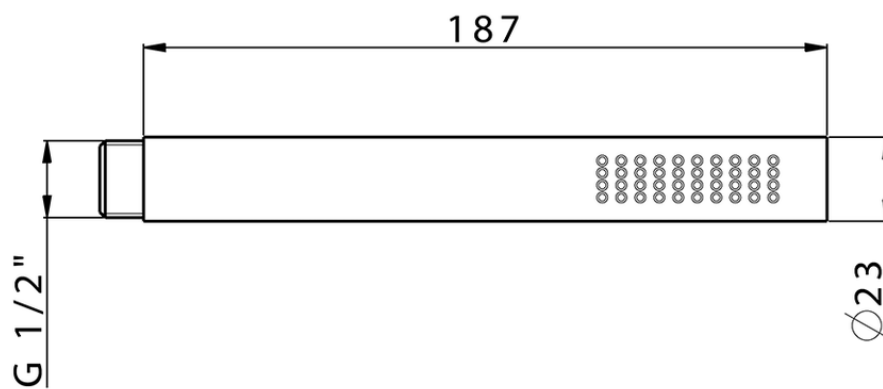

Brass Minimal handshower SHOWER_DS014460

DS014460

<https://en.cisal.it/brass-minimal-handshower-shower-ds014460>

2026-06-04