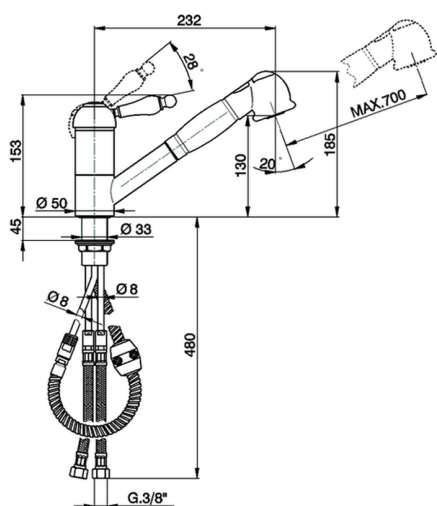

Single lever sink mixer with extrac.shower KITCHEN_EM002570

MODEL **EM002570**

Single lever sink mixer with extrac.shower,swivel spout,2 sprays handshower,150 cm Brass Flexible Hose

AVAILABLE FINISHINGS

21 21 Chrome

CHARACTERISTICS

Cartridge Spare Parts **ZZ92909000**

43 mm Cartridge

Single lever sink mixer with extrac.shower KITCHEN_EM002570

EM002570

<https://en.cisal.it/single-lever-sink-mixer-with-extrac-shower-kitchen-em002570>