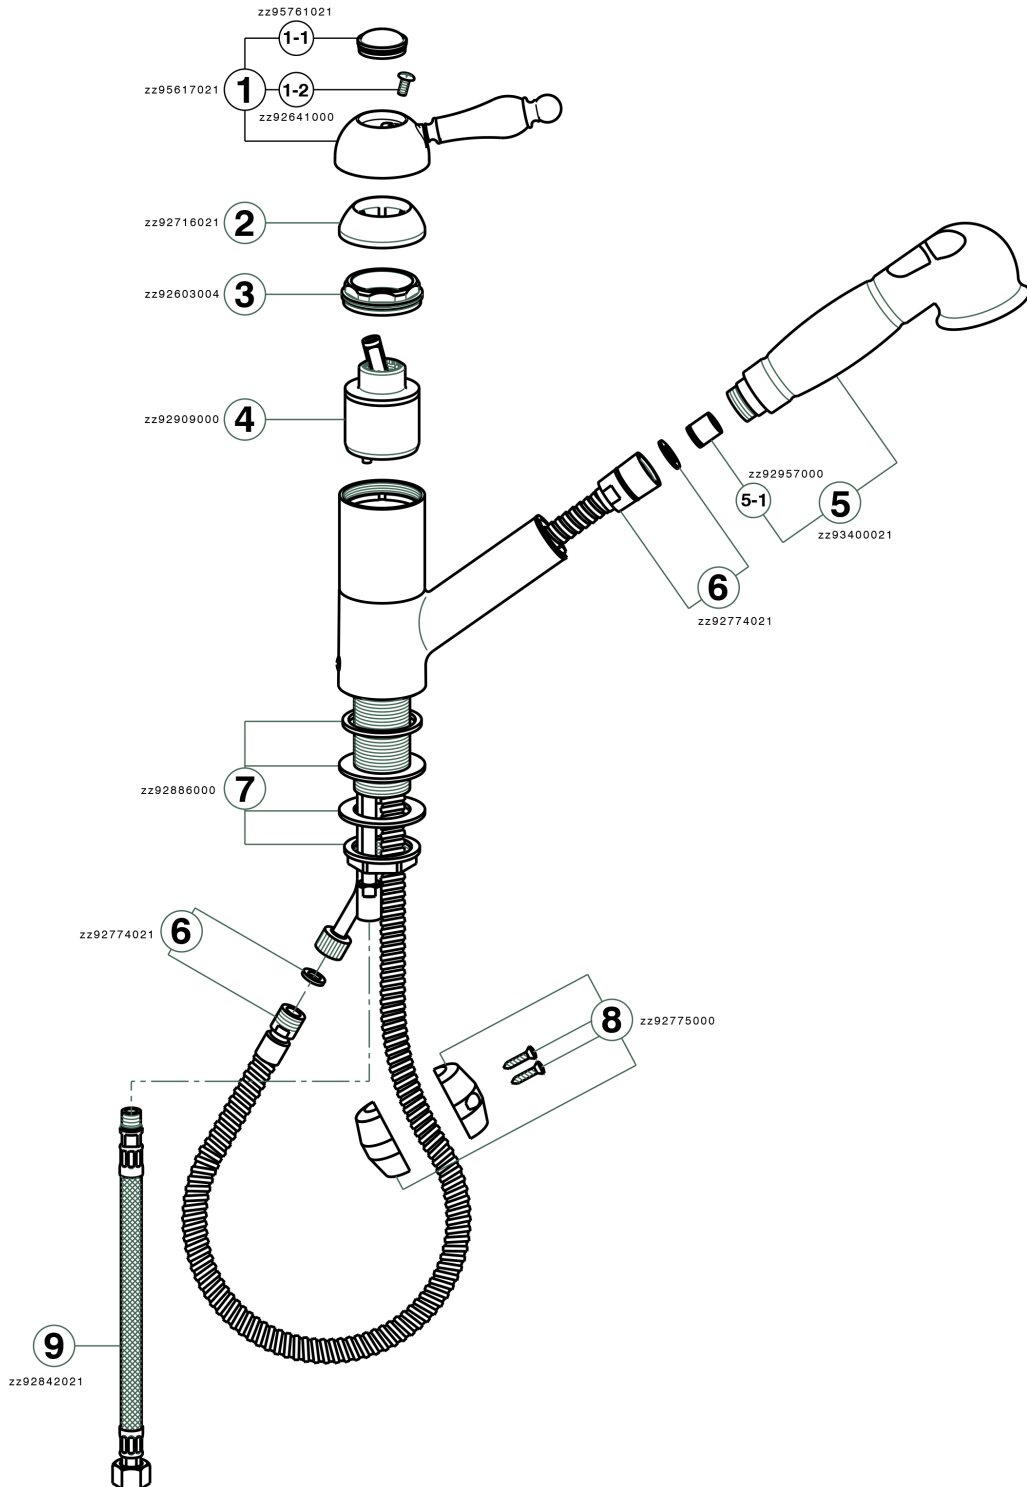

Single lever sink mixer with extrac.shower KITCHEN_EM002570

MODEL **EM002570**

Single lever sink mixer with extrac.shower,swivel spout,2 sprays handshower,150 cm Brass Flexible Hose

AVAILABLE FINISHINGS

21 21 Chrome

CHARACTERISTICS

Cartridge Spare Parts **ZZ92909000**

43 mm Cartridge

Single lever sink mixer with extrac.shower KITCHEN_EM002570

EM002570

<https://en.cisal.it/single-lever-sink-mixer-with-extrac-shower-kitchen-em002570>

2024-12-22