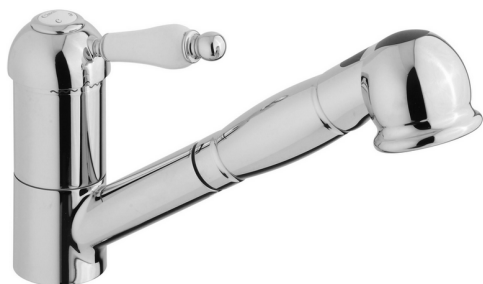

Single lever sink mixer with extrac.shower KITCHEN_EM002570

MODEL **EM002570**

Single lever sink mixer with extrac.shower,swivel spout,2 sprays handshower,150 cm Brass Flexible Hose

AVAILABLE FINISHINGS

21 21 Chrome

CHARACTERISTICS

Cartridge Spare Parts **ZZ92909000**

43 mm Cartridge

Single lever sink mixer with extrac.shower KITCHEN_EM002570

EM002570

<https://en.cisal.it/single-lever-sink-mixer-with-extrac-shower-kitchen-em002570>