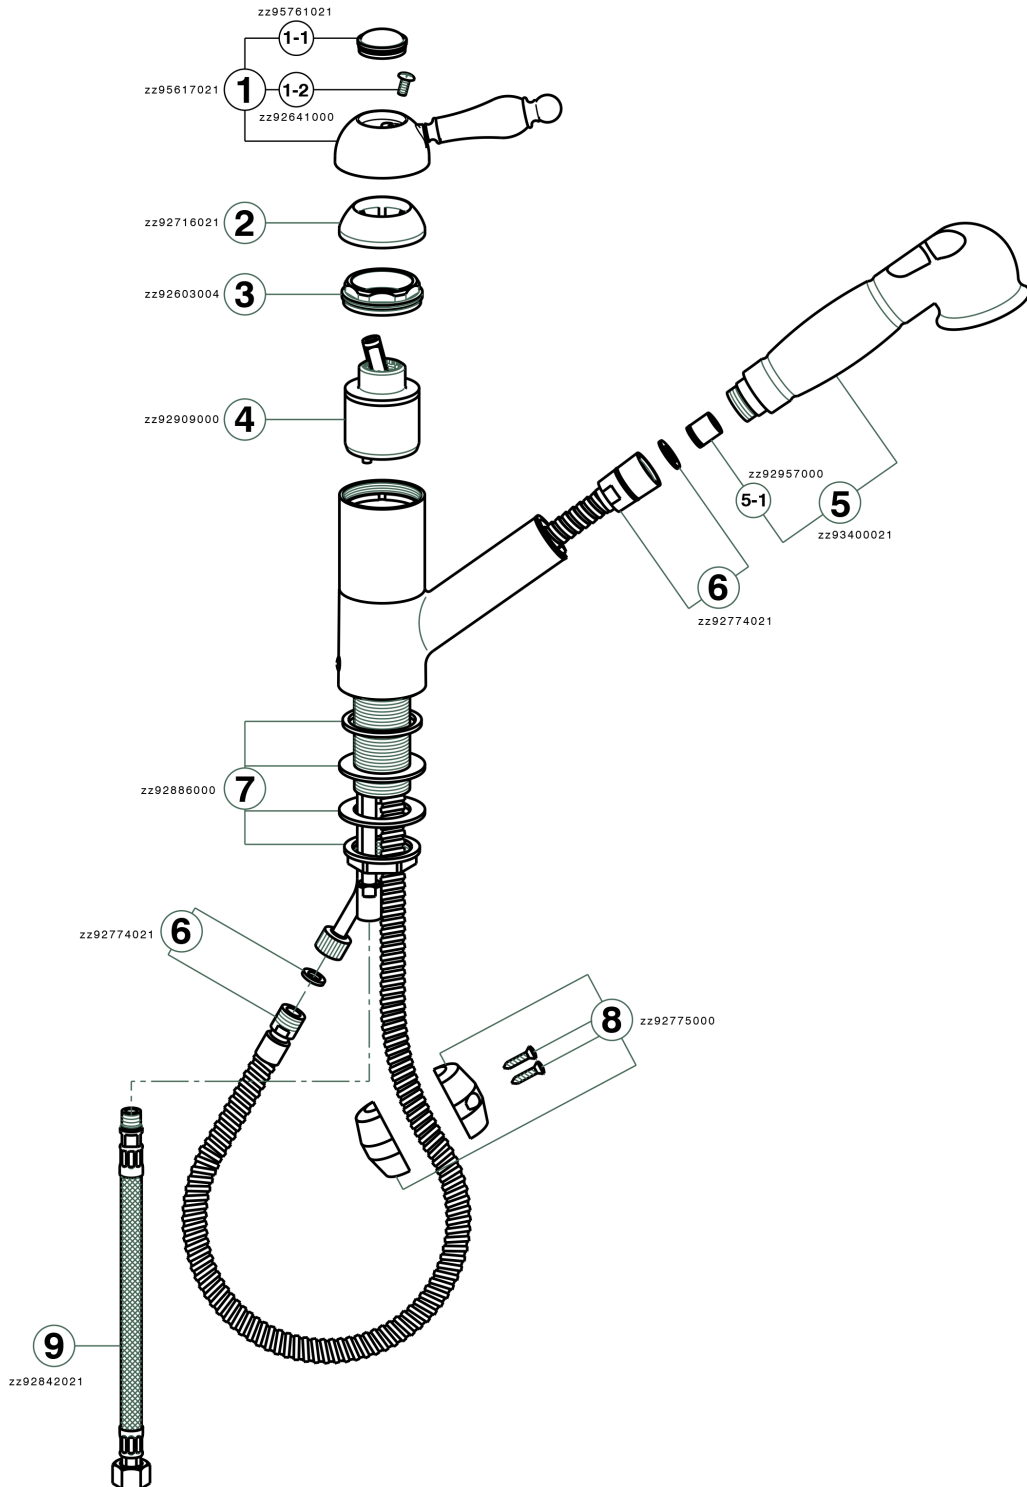

## Single lever sink mixer with extrac.shower KITCHEN\_EM002570

EM002570

<https://en.cisal.it/single-lever-sink-mixer-with-extrac-shower-kitchen-em002570>

2024-12-22