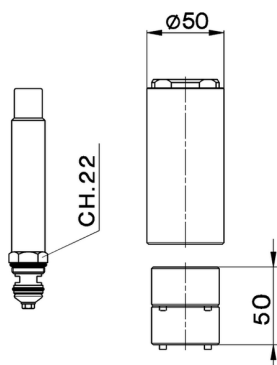

CHARACTERISTICS

2026-04-29