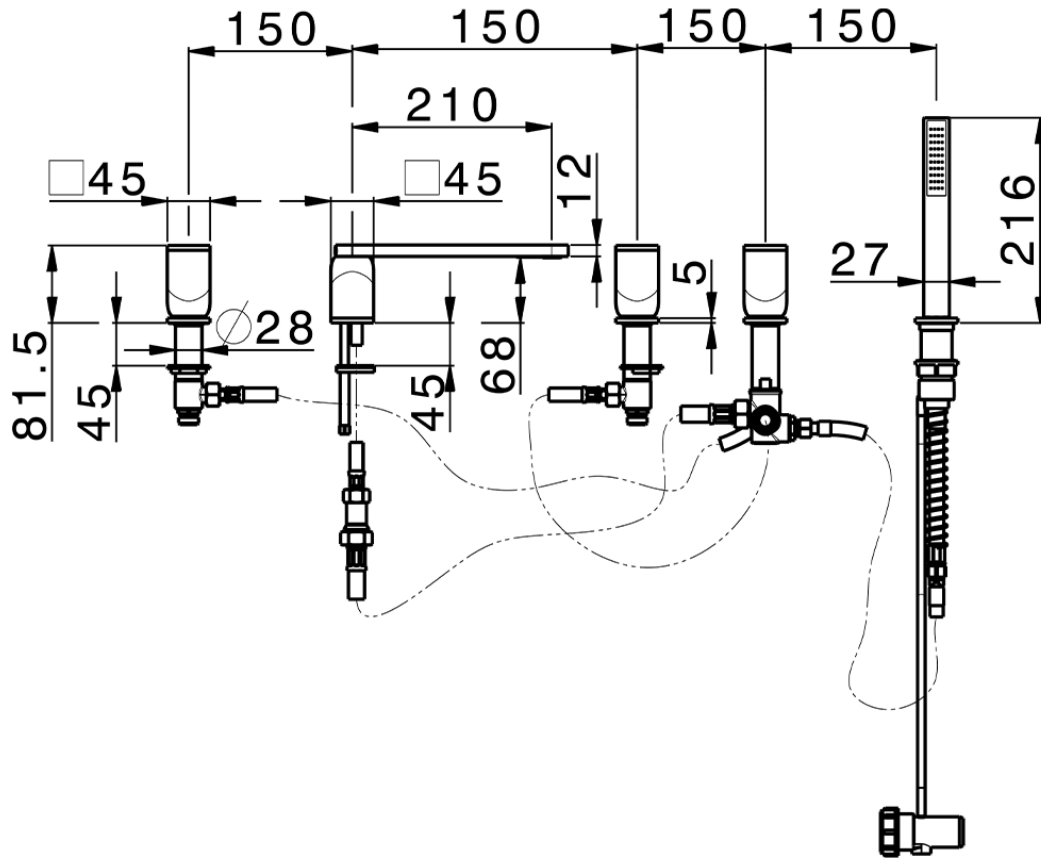

Deck-mounted 5-hole bath mixer HI-RISE_RM000260

RM000260

<https://en.cisal.it/deck-mounted-5-hole-bath-mixer-hi-rise-rm000260>

2026-05-19