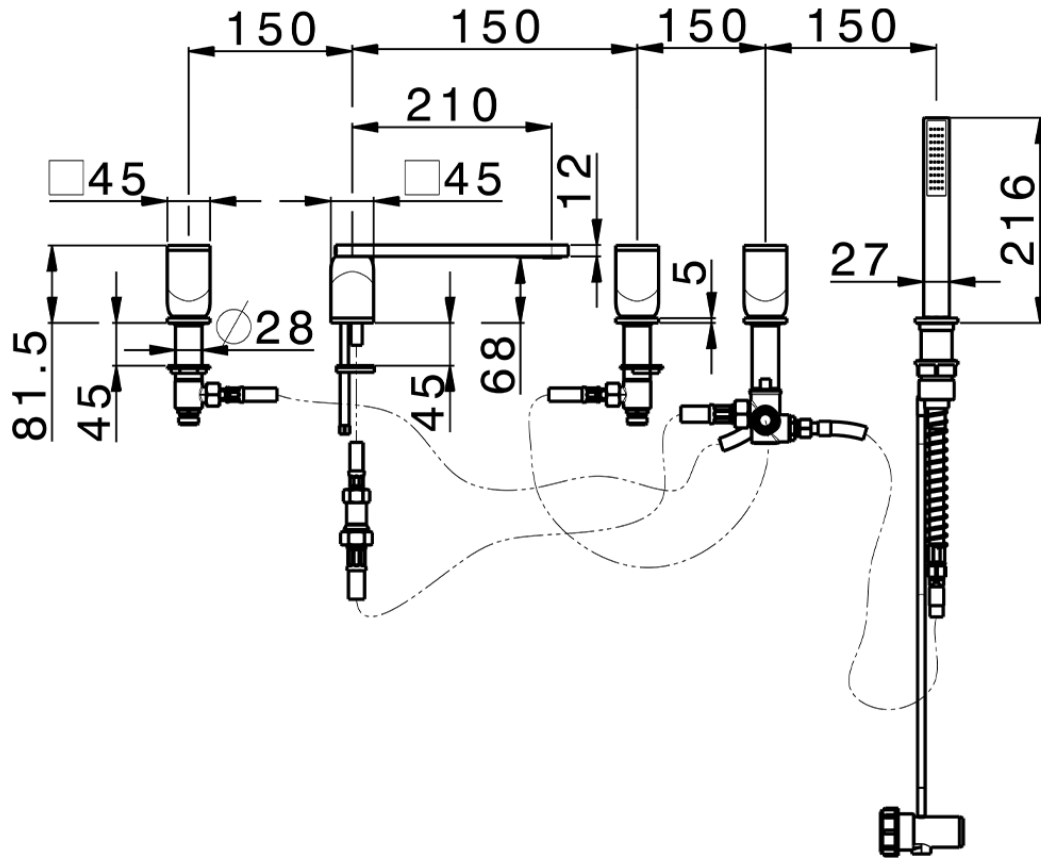

Deck-mounted 5-hole bath mixer HI-RISE_RM000260

RM000260

<https://en.cisal.it/deck-mounted-5-hole-bath-mixer-hi-rise-rm000260>

2026-06-13