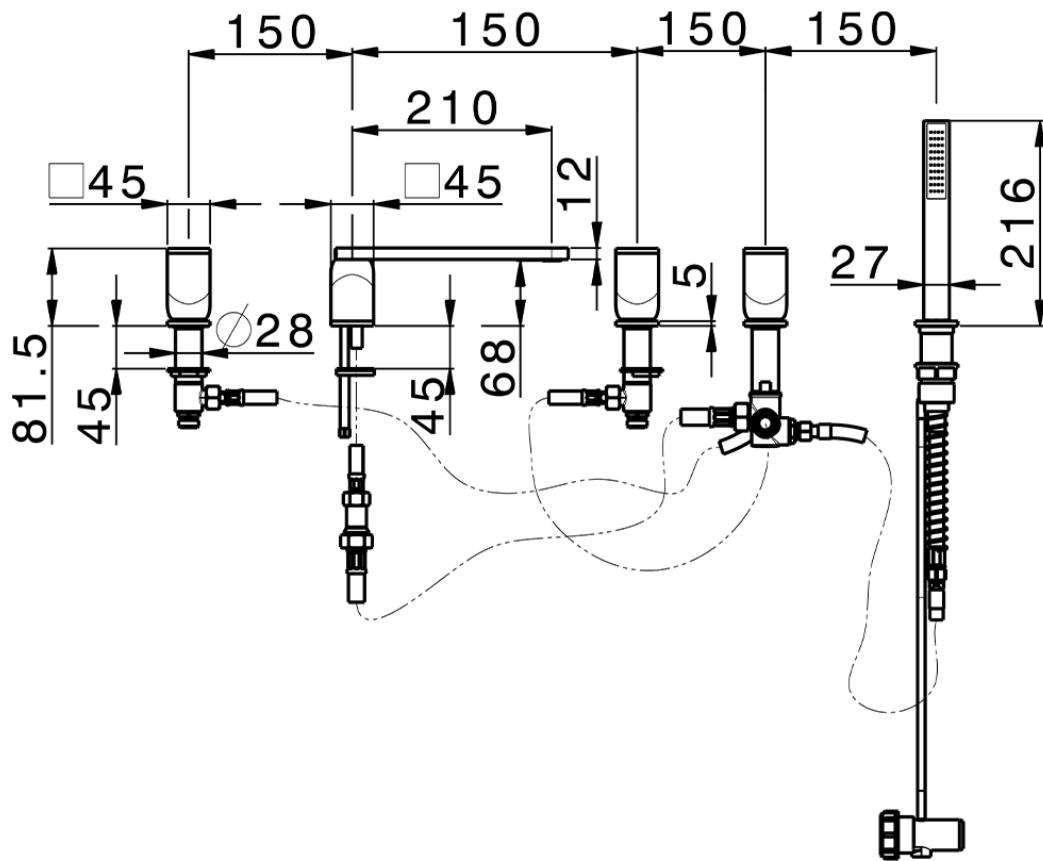

Deck-mounted 5-hole bath mixer HI-RISE_RM000260

RM000260

<https://en.cisal.it/deck-mounted-5-hole-bath-mixer-hi-rise-rm000260>

2026-05-19