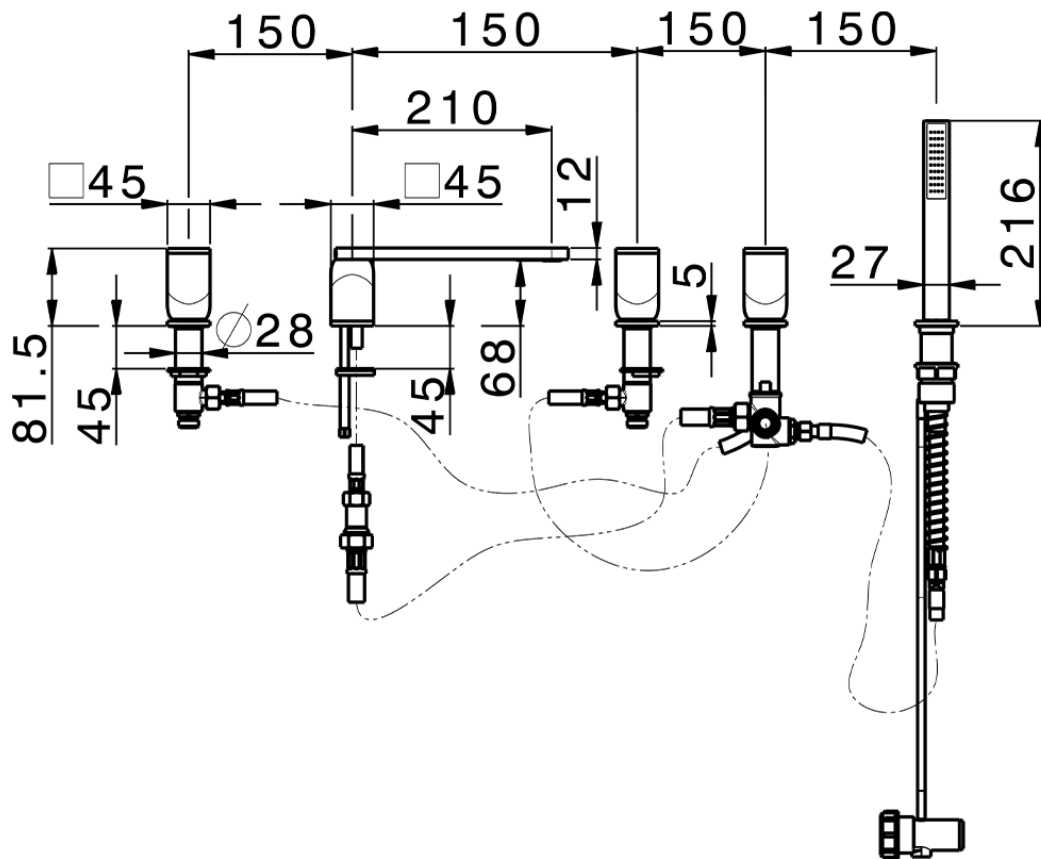

Deck-mounted 5-hole bath mixer HI-RISE_RM000260

RM000260

<https://en.cisal.it/deck-mounted-5-hole-bath-mixer-hi-rise-rm000260>

2026-04-28