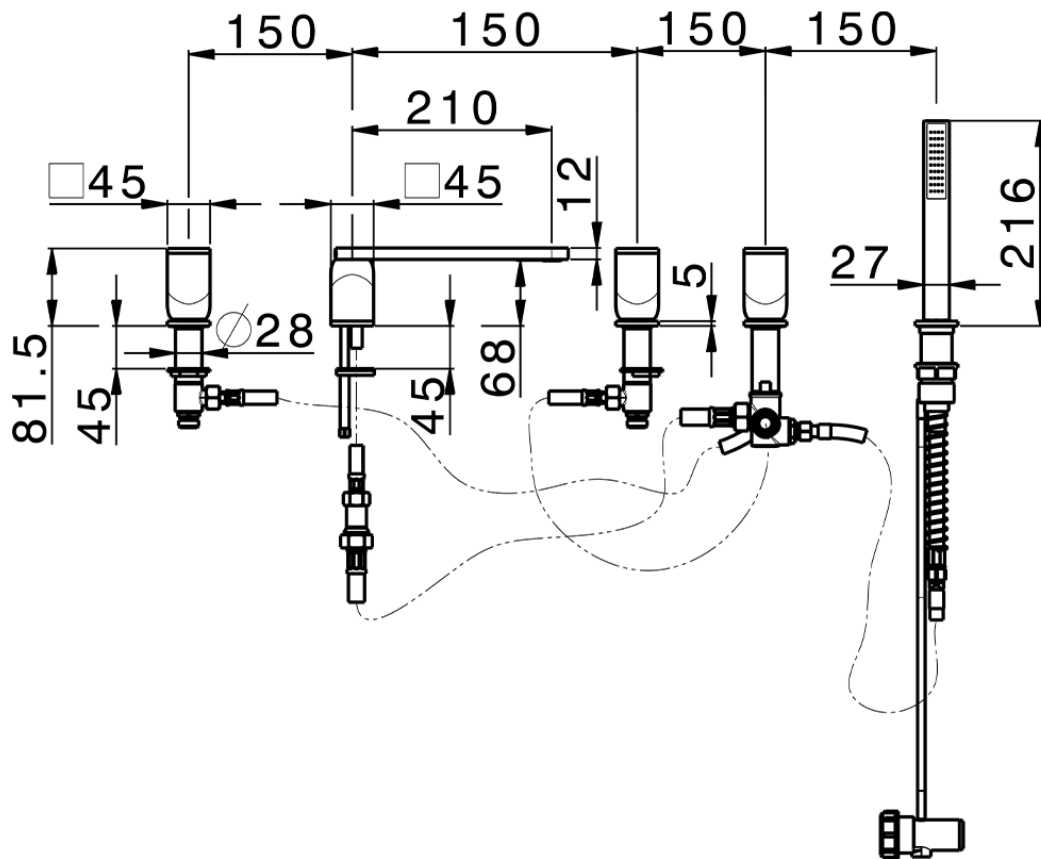

Deck-mounted 5-hole bath mixer HI-RISE_RM000260

RM000260

<https://en.cisal.it/deck-mounted-5-hole-bath-mixer-hi-rise-rm000260>

2026-06-14