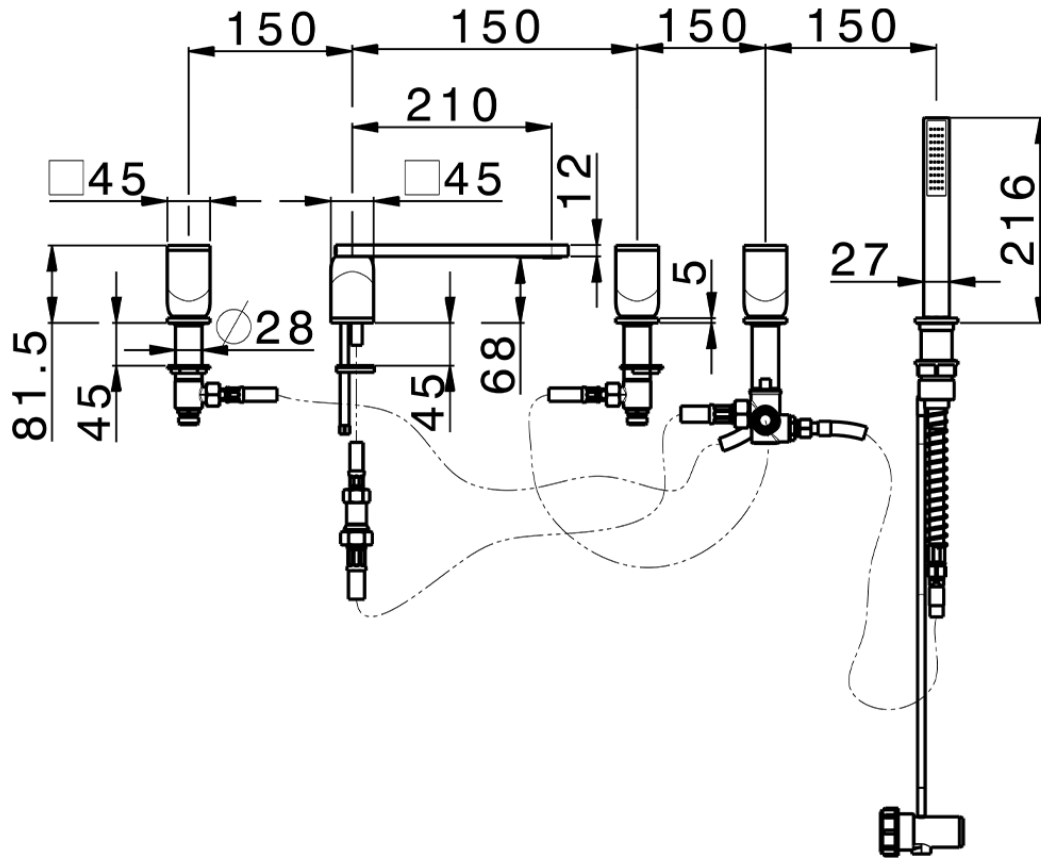

Deck-mounted 5-hole bath mixer HI-RISE_RM000260

RM000260

<https://en.cisal.it/deck-mounted-5-hole-bath-mixer-hi-rise-rm000260>

2026-04-08