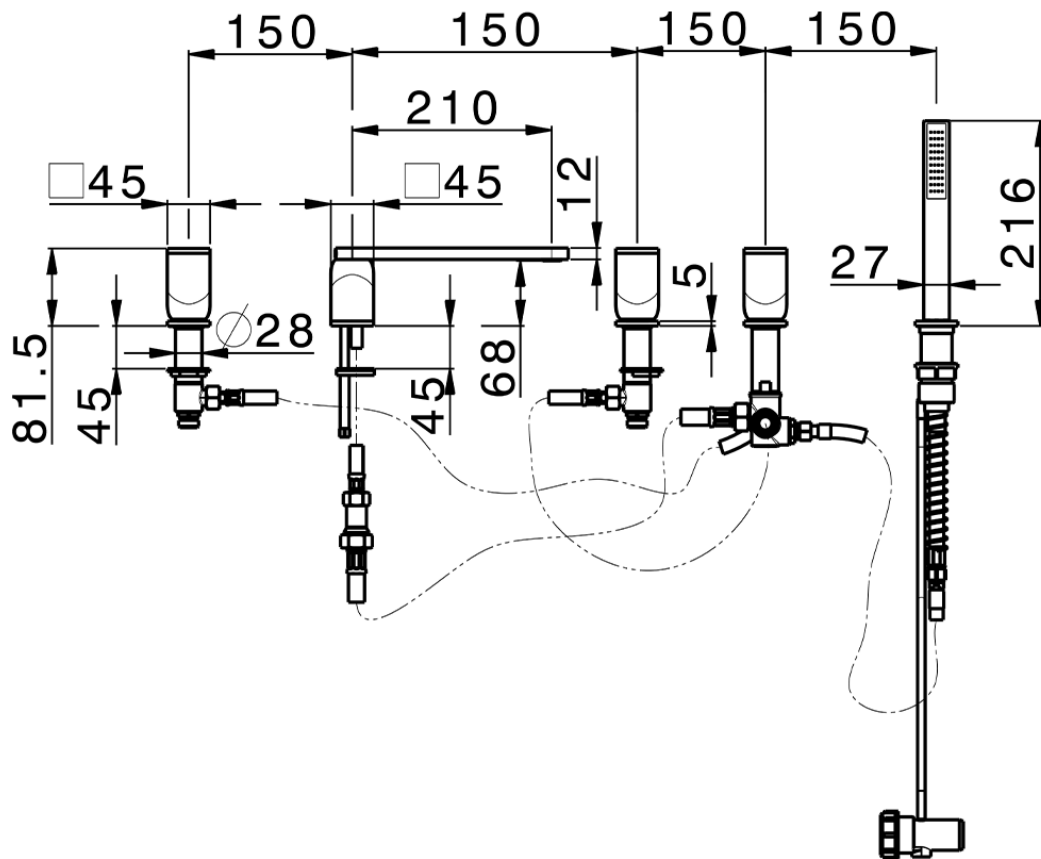

Deck-mounted 5-hole bath mixer HI-RISE_RM000260

RM000260

<https://en.cisal.it/deck-mounted-5-hole-bath-mixer-hi-rise-rm000260>

2026-04-08