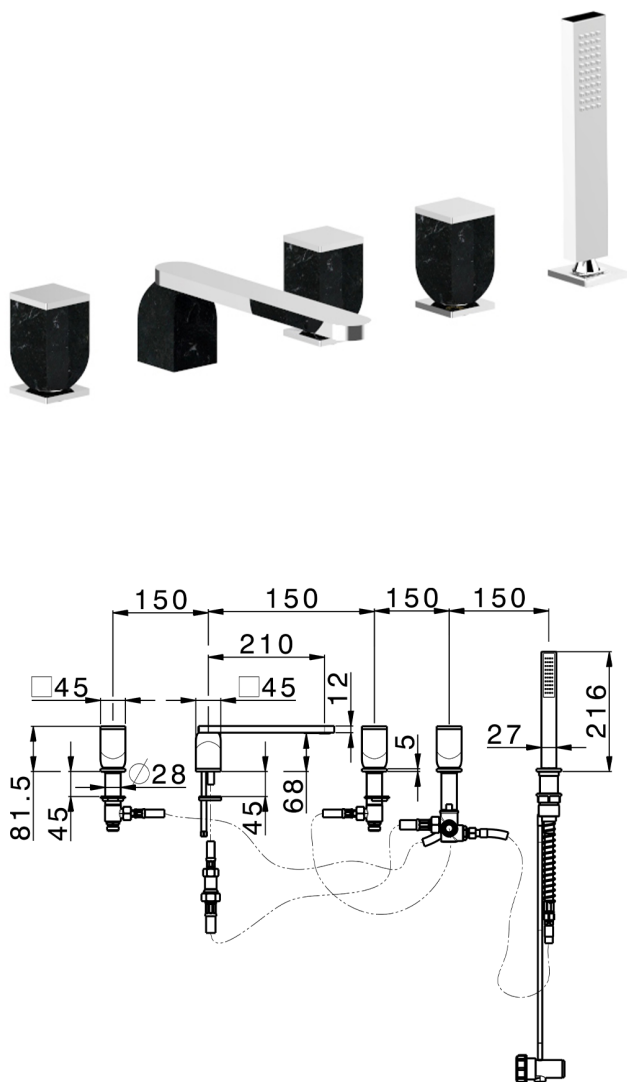

Deck-mounted 5-hole bath mixer HI-RISE_RM000260

MODEL **RM000260**

Deck-mounted 5-hole bath mixer, 2 outlet diverter, 35x15 mm Brass minimalistic one spray handshower, 150 cm Pull-out flexible hose

AVAILABLE FINISHINGS

- **7S** 7S White Carrara Marble/Brushed Gold
- **7X** 7X White Carrara Marble/Brushed Nickel
- **7Y** 7Y Carrara Marble/Chrome
- **8A** 8A Marquinia Marble/Brushed Gold
- **8B** 8B Marquinia Marble/Gold
- **8D** 8D Black Marquinia Marble/Chrome

CHARACTERISTICS

2026-04-28