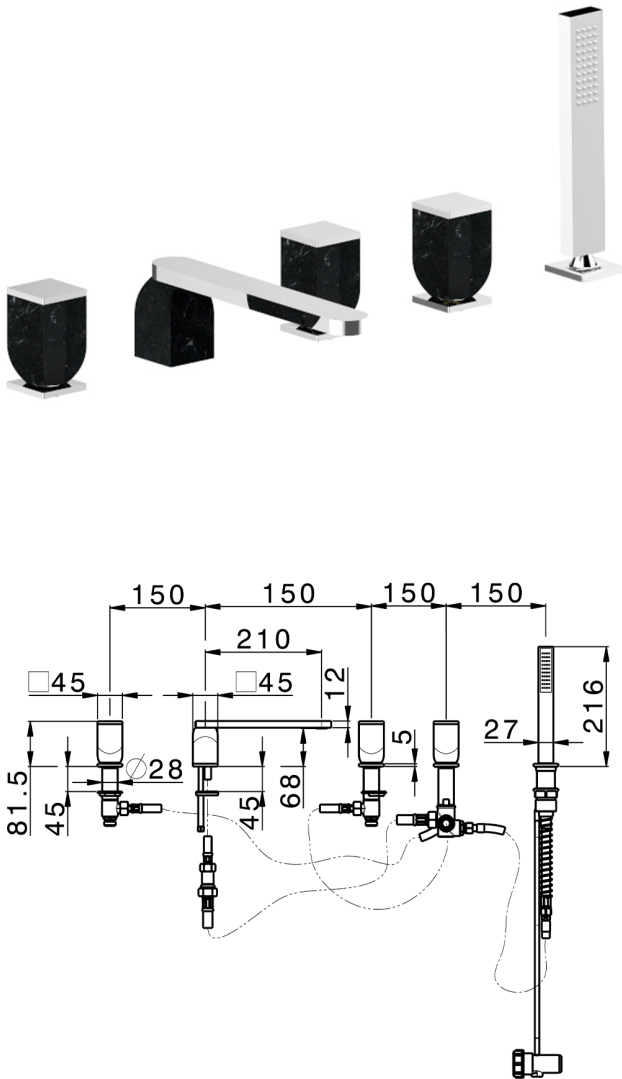

Deck-mounted 5-hole bath mixer HI-RISE_RM000260

MODEL **RM000260**

Deck-mounted 5-hole bath mixer, 2 outlet diverter, 35x15 mm Brass minimalistic one spray handshower, 150 cm Pull-out flexible hose

AVAILABLE FINISHINGS

- **7S** 7S White Carrara Marble/Brushed Gold
- **7X** 7X White Carrara Marble/Brushed Nickel
- **7Y** 7Y Carrara Marble/Chrome
- **8A** 8A Marquinia Marble/Brushed Gold
- **8B** 8B Marquinia Marble/Gold
- **8D** 8D Black Marquinia Marble/Chrome

CHARACTERISTICS

2026-05-19