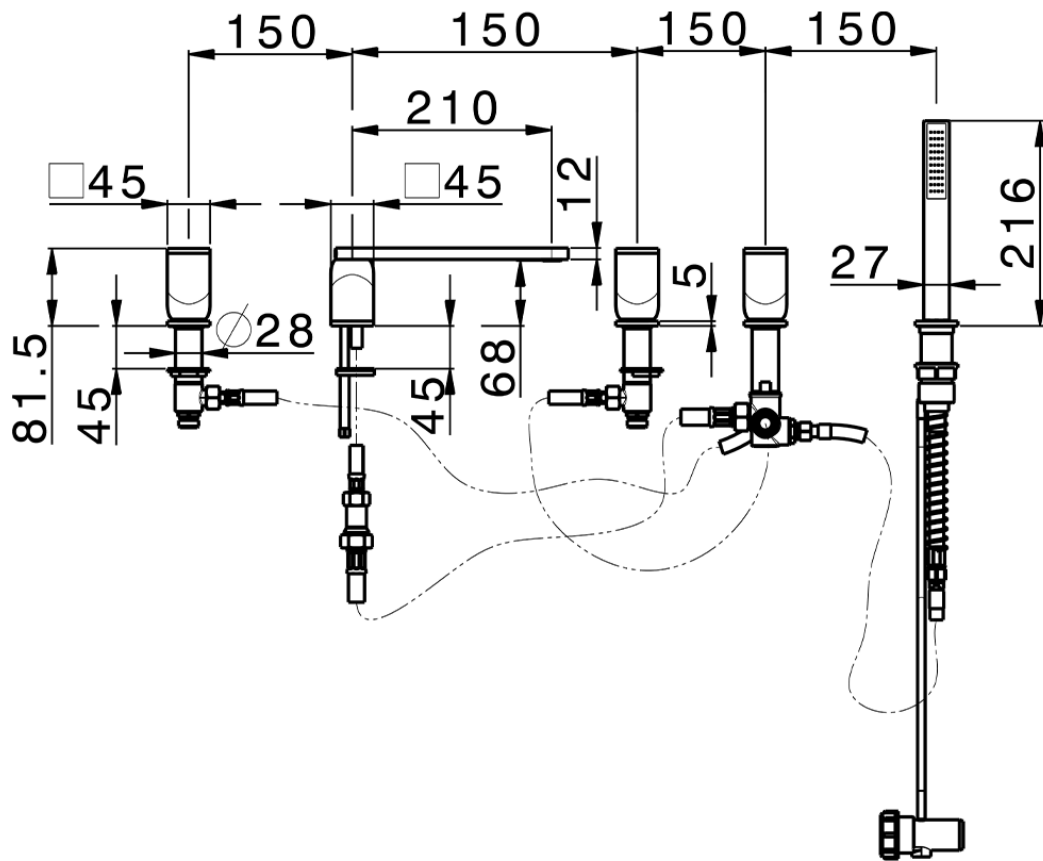

Deck-mounted 5-hole bath mixer HI-RISE_RM000260

RM000260

<https://en.cisal.it/deck-mounted-5-hole-bath-mixer-hi-rise-rm000260>

2026-04-28