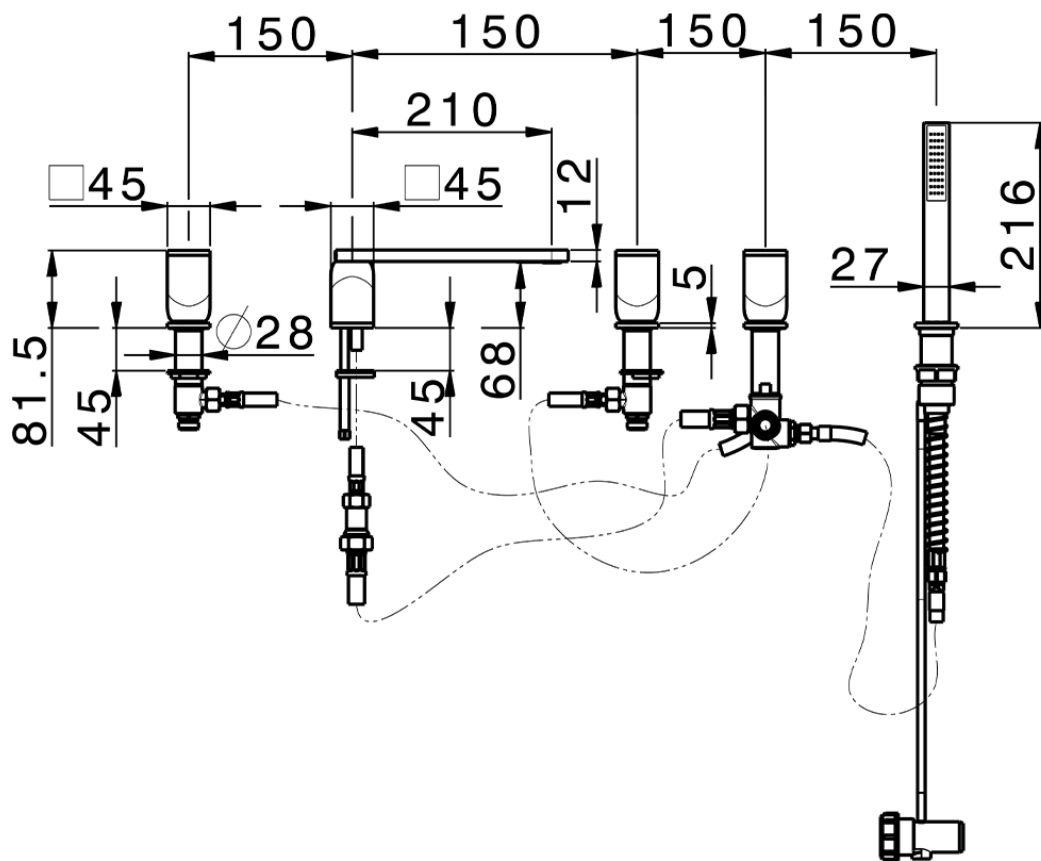

Deck-mounted 5-hole bath mixer HI-RISE_RM000260

RM000260

<https://en.cisal.it/deck-mounted-5-hole-bath-mixer-hi-rise-rm000260>

2026-06-29