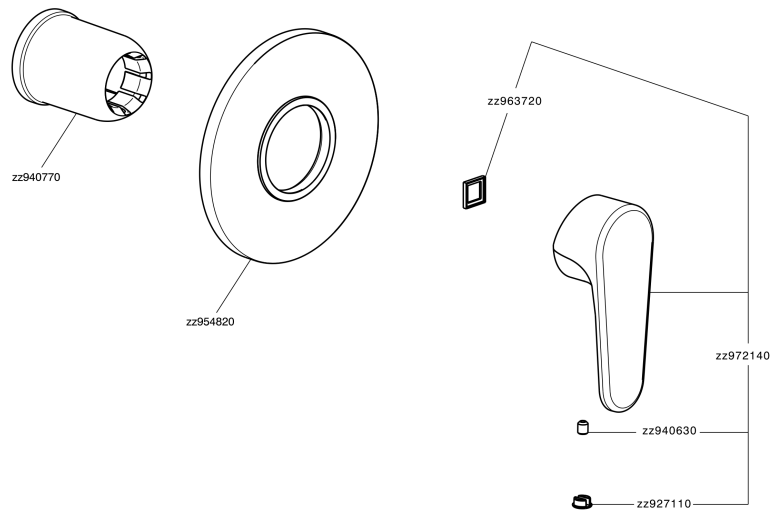

## Exposed part for concealed S.L. shower valve ALMA\_A3003000

A3003000

<https://en.cisal.it/exposed-part-for-concealed-s-l-shower-valve-agma-a3003000>

## Concealed single lever shower mixer CONCEALED\_ZA005300

ZA005300

<https://en.cisal.it/concealed-single-lever-shower-mixer-concealed-za005300>

2026-04-26