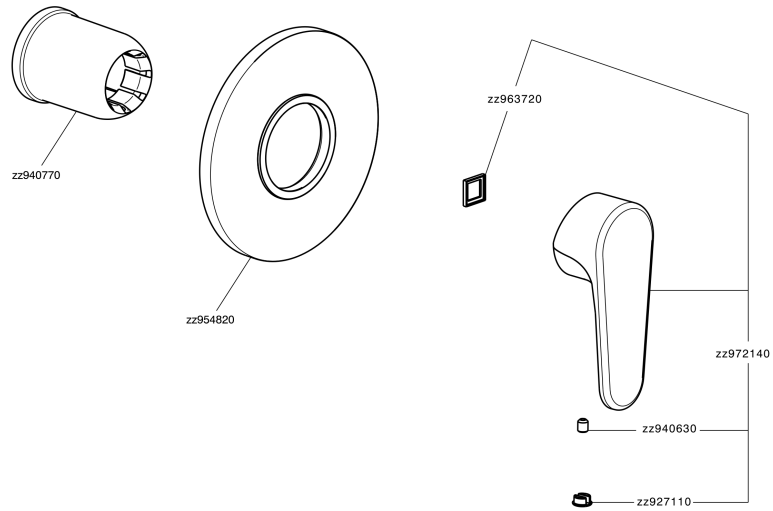

Exposed part for concealed S.L. shower valve ALMA_A3003000

A3003000

<https://en.cisal.it/exposed-part-for-concealed-s-l-shower-valve-agma-a3003000>

Concealed single lever shower mixer CONCEALED_ZA005300

ZA005300

<https://en.cisal.it/concealed-single-lever-shower-mixer-concealed-za005300>

2026-04-06