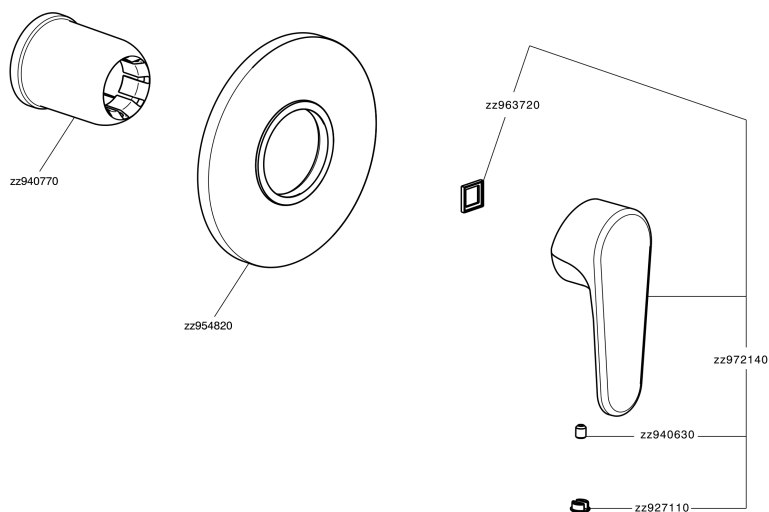

Exposed part for concealed S.L. shower valve ALMA_A3003000

A3003000

<https://en.cisal.it/exposed-part-for-concealed-s-l-shower-valve-agma-a3003000>

Concealed single lever shower mixer CONCEALED_ZA005300

ZA005300

<https://en.cisal.it/concealed-single-lever-shower-mixer-concealed-za005300>

2026-06-14