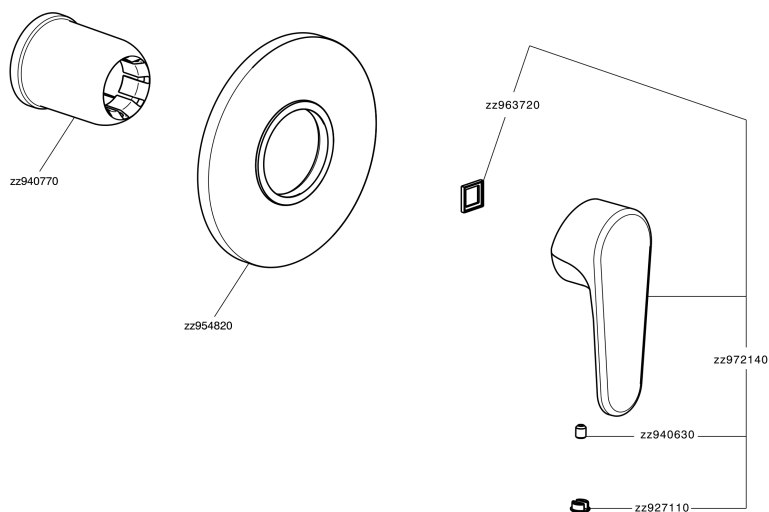

## Exposed part for concealed S.L. shower valve ALMA\_A3003000

A3003000

<https://en.cisal.it/exposed-part-for-concealed-s-l-shower-valve-agma-a3003000>

## Concealed single lever shower mixer CONCEALED\_ZA005300

ZA005300

<https://en.cisal.it/concealed-single-lever-shower-mixer-concealed-za005300>

2026-05-19