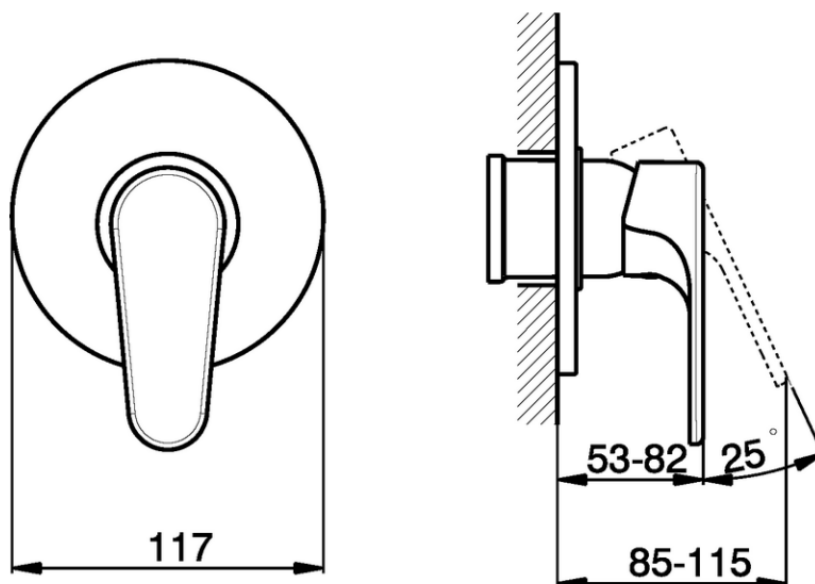

Exposed part for concealed S.L. shower valve ALMA_A3003000

A3003000

<https://en.cisal.it/exposed-part-for-concealed-s-l-shower-valve-alma-a3003000>

Piastra/Plate/Plaque/Platte/Placa

2-3mm: XX 27-47 YY 54-74

10mm: XX 16-40 YY 43-68

ZA005300

<https://en.cisal.it/concealed-single-lever-shower-mixer-concealed-za005300>

2026-06-14