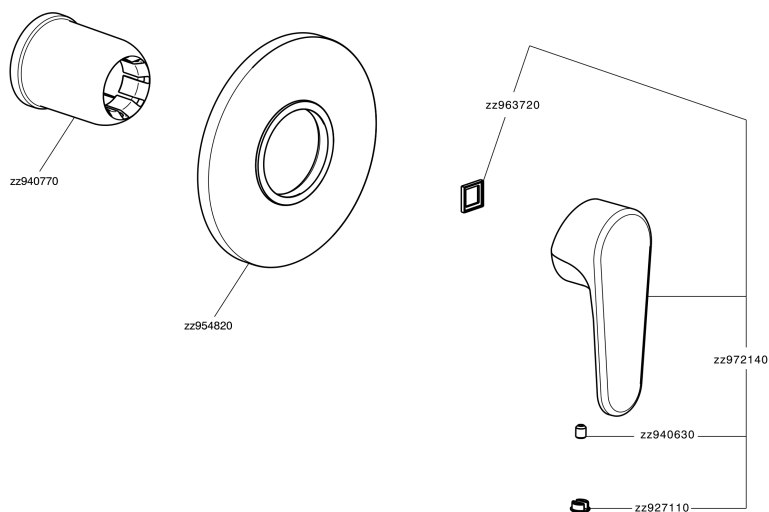

Exposed part for concealed S.L. shower valve ALMA_A3003000

A3003000

<https://en.cisal.it/exposed-part-for-concealed-s-l-shower-valve-agma-a3003000>

Concealed single lever shower mixer CONCEALED_ZA005300

ZA005300

<https://en.cisal.it/concealed-single-lever-shower-mixer-concealed-za005300>

2026-04-08