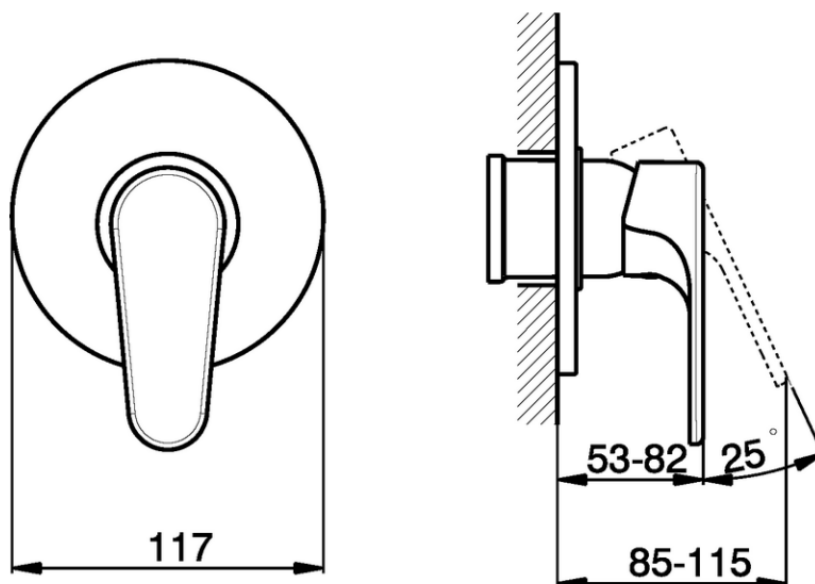

Exposed part for concealed S.L. shower valve ALMA_A3003000

A3003000

<https://en.cisal.it/exposed-part-for-concealed-s-l-shower-valve-alma-a3003000>

Piastra/Plate/Plaque/Platte/Placa

2-3mm: XX 27-47 YY 54-74

10mm: XX 16-40 YY 43-68

ZA005300

<https://en.cisal.it/concealed-single-lever-shower-mixer-concealed-za005300>

2026-04-06