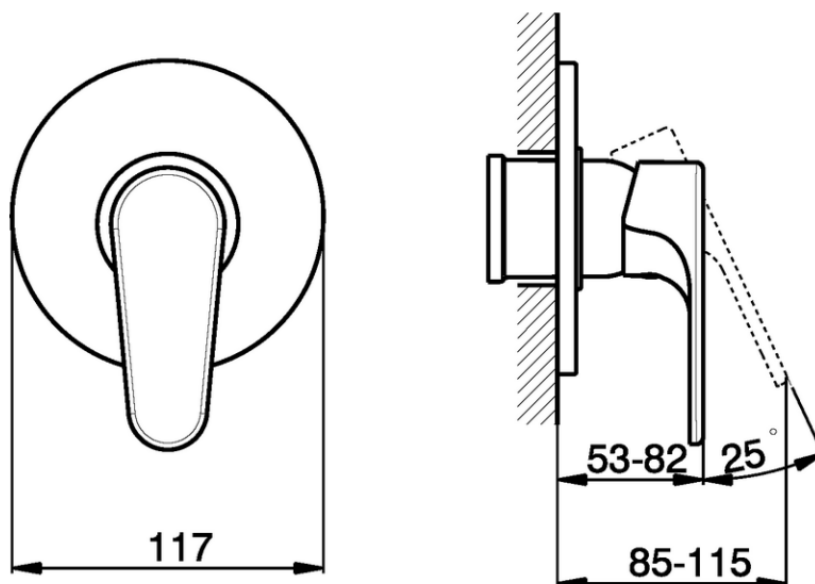

## Exposed part for concealed S.L. shower valve ALMA\_A3003000

A3003000

<https://en.cisal.it/exposed-part-for-concealed-s-l-shower-valve-alma-a3003000>

Piastra/Plate/Plaque/Platte/Placa

2-3mm: XX 27-47 YY 54-74

10mm: XX 16-40 YY 43-68

ZA005300

<https://en.cisal.it/concealed-single-lever-shower-mixer-concealed-za005300>

2026-04-26