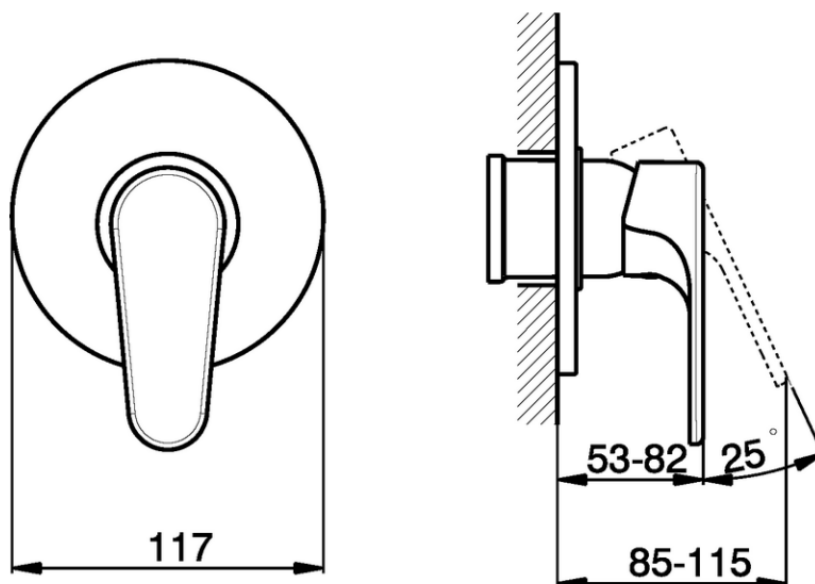

Exposed part for concealed S.L. shower valve ALMA_A3003000

A3003000

<https://en.cisal.it/exposed-part-for-concealed-s-l-shower-valve-alma-a3003000>

Piastra/Plate/Plaque/Platte/Placa

2-3mm: XX 27-47 YY 54-74

10mm: XX 16-40 YY 43-68

ZA005300

<https://en.cisal.it/concealed-single-lever-shower-mixer-concealed-za005300>

2026-06-13