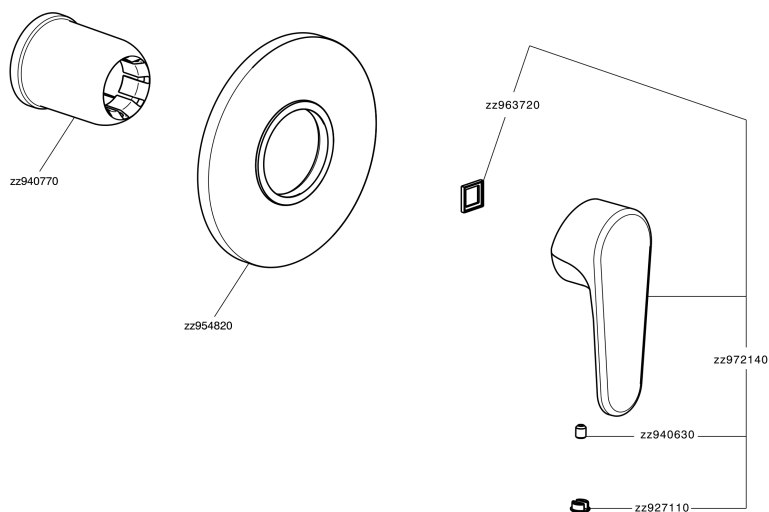

Exposed part for concealed S.L. shower valve ALMA_A3003000

A3003000

<https://en.cisal.it/exposed-part-for-concealed-s-l-shower-valve-agma-a3003000>

Concealed single lever shower mixer CONCEALED_ZA005300

ZA005300

<https://en.cisal.it/concealed-single-lever-shower-mixer-concealed-za005300>

2026-04-27