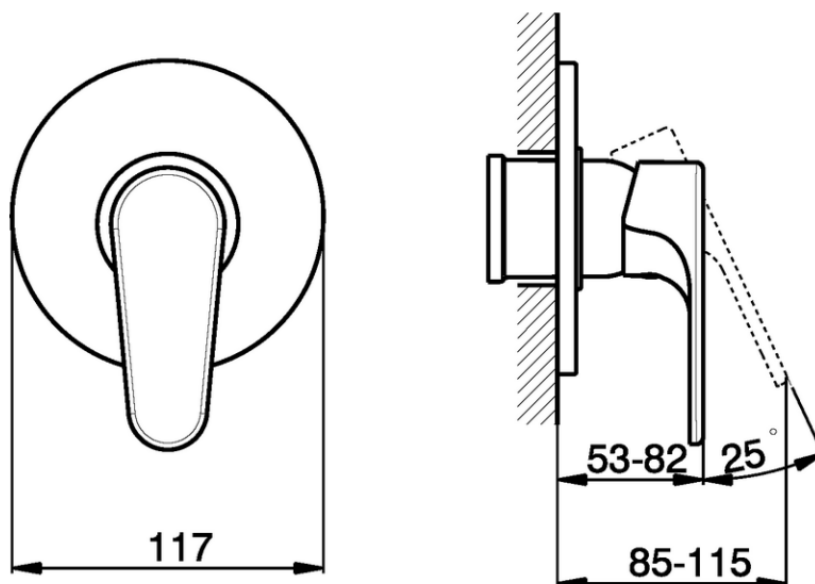

## Exposed part for concealed S.L. shower valve ALMA\_A3003000

A3003000

<https://en.cisal.it/exposed-part-for-concealed-s-l-shower-valve-alma-a3003000>

Piastra/Plate/Plaque/Platte/Placa

2-3mm: XX 27-47 YY 54-74

10mm: XX 16-40 YY 43-68

ZA005300

<https://en.cisal.it/concealed-single-lever-shower-mixer-concealed-za005300>

2026-06-13