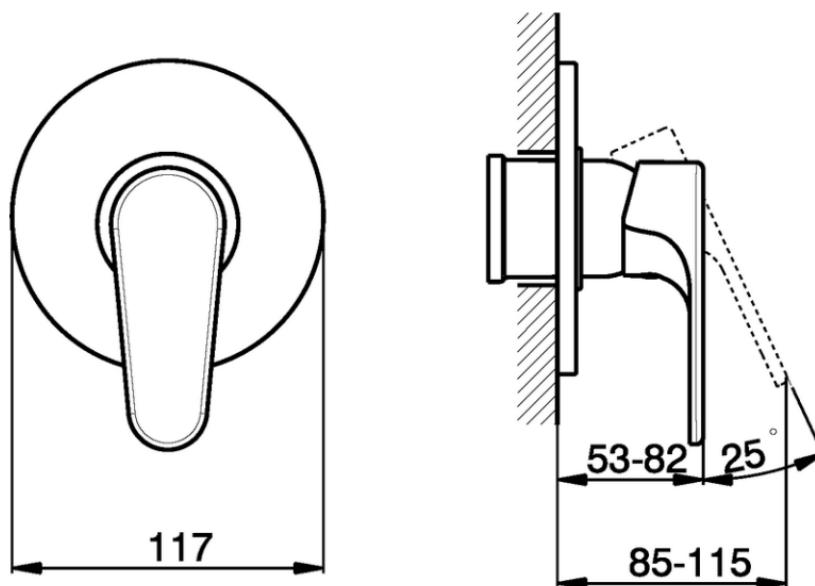

Exposed part for concealed S.L. shower valve ALMA_A3003000

A3003000

<https://en.cisal.it/exposed-part-for-concealed-s-l-shower-valve-alma-a3003000>

Piastra/Plate/Plaque/Platte/Placa

2-3mm: XX 27-47 YY 54-74

10mm: XX 16-40 YY 43-68

ZA005300

<https://en.cisal.it/concealed-single-lever-shower-mixer-concealed-za005300>

2026-05-19