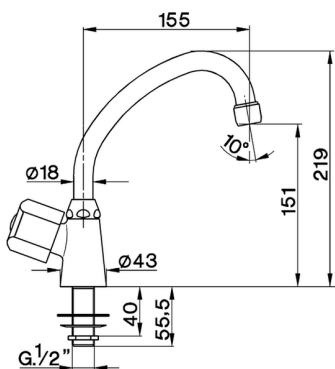

Pillar tap TR_TR000746

MODEL **TR000746**

Pillar tap, without automatic pop-up waste, without handles

AVAILABLE FINISHINGS

21 21 Chrome

CHARACTERISTICS

2026-04-28