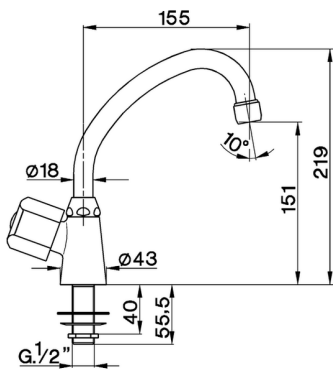

Pillar tap TR_TR000746

MODEL **TR000746**

Pillar tap, without automatic pop-up waste, without handles

AVAILABLE FINISHINGS

21 21 Chrome

CHARACTERISTICS

2026-05-19