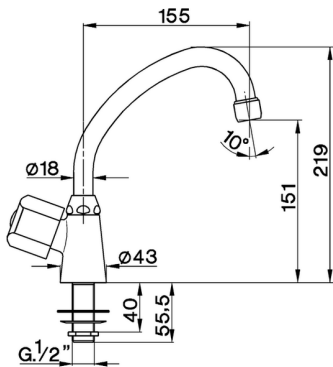

Pillar tap TR_TR000746

MODEL **TR000746**

Pillar tap, without automatic pop-up waste, without handles

AVAILABLE FINISHINGS

21 21 Chrome

CHARACTERISTICS

2026-04-08