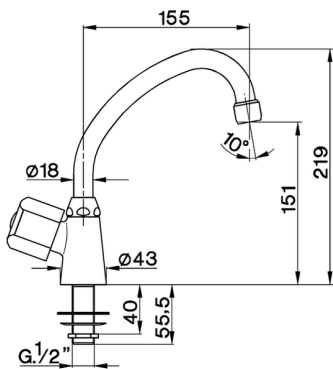

## Pillar tap TR\_TR000746

MODEL **TR000746**

Pillar tap, without automatic pop-up waste, without handles

AVAILABLE FINISHINGS

CHARACTERISTICS

2026-06-08