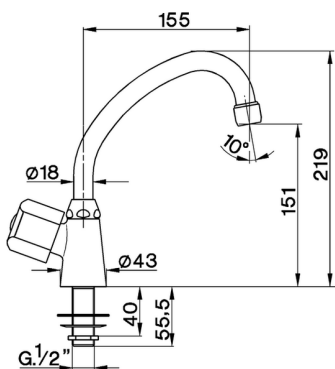

Pillar tap TR_TR000746

MODEL **TR000746**

Pillar tap, without automatic pop-up waste, without handles

AVAILABLE FINISHINGS

CHARACTERISTICS

2026-06-29