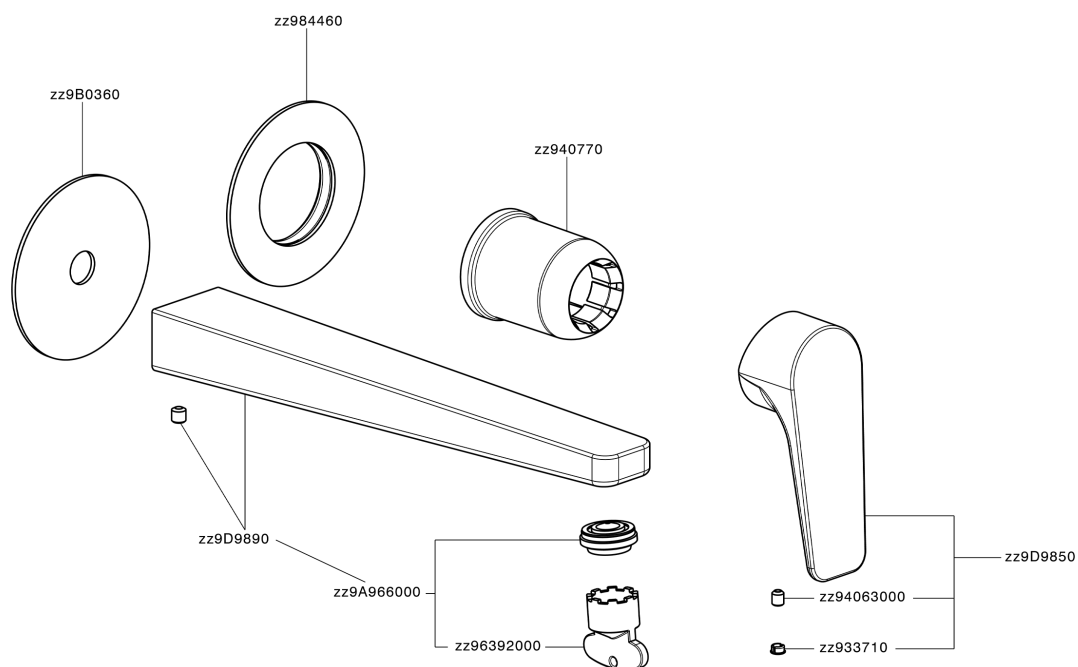

Exposed part for single lever washbasin valve ROCK&ROLL_RK005511

MODEL **RK005511**

Exposed part for single lever washbasin valve, without concealed part, spout L.250 mm, for item Easy-Box ZA002450-ZA025510

AVAILABLE FINISHINGS

-  **21** 21 Chrome
-  **2F** 2F Brushed Nickel
-  **40** 40 Matt Black

CHARACTERISTICS

Installation **Concealed**
 Required concealed parts **ZA002450**

Exposed part for single lever washbasin valve ROCK&ROLL_RK005511

RK005511

<https://en.cisal.it/exposed-part-for-single-lever-washbasin-valve-rockroll-rk005511>

2026-06-13