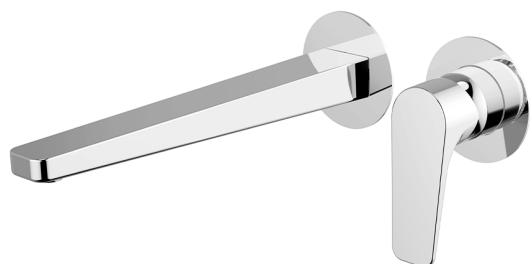

## Exposed part for single lever washbasin valve ROCK&ROLL\_RK005511

MODEL **RK005511**

Exposed part for single lever washbasin valve, without concealed part, spout L.250 mm, for item Easy-Box ZA002450-ZA025510

### AVAILABLE FINISHINGS

-  **21** 21 Chrome
-  **2F** 2F Brushed Nickel
-  **40** 40 Matt Black

## Exposed part for single lever washbasin valve ROCK&ROLL\_RK005511

RK005511

<https://en.cisal.it/exposed-part-for-single-lever-washbasin-valve-rockroll-rk005511>

2026-04-26