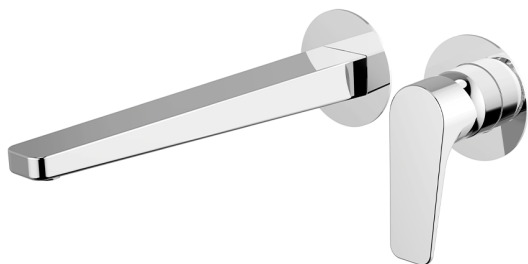

Exposed part for single lever washbasin valve ROCK&ROLL_RK005511

MODEL **RK005511**

Exposed part for single lever washbasin valve, without concealed part, spout L.250 mm, for item Easy-Box ZA002450-ZA025510

AVAILABLE FINISHINGS

-  **21** 21 Chrome
-  **2F** 2F Brushed Nickel
-  **40** 40 Matt Black

CHARACTERISTICS

Installation **Concealed**
 Required concealed parts **ZA002450**

Exposed part for single lever washbasin valve ROCK&ROLL_RK005511

RK005511

<https://en.cisal.it/exposed-part-for-single-lever-washbasin-valve-rockroll-rk005511>

2026-06-13