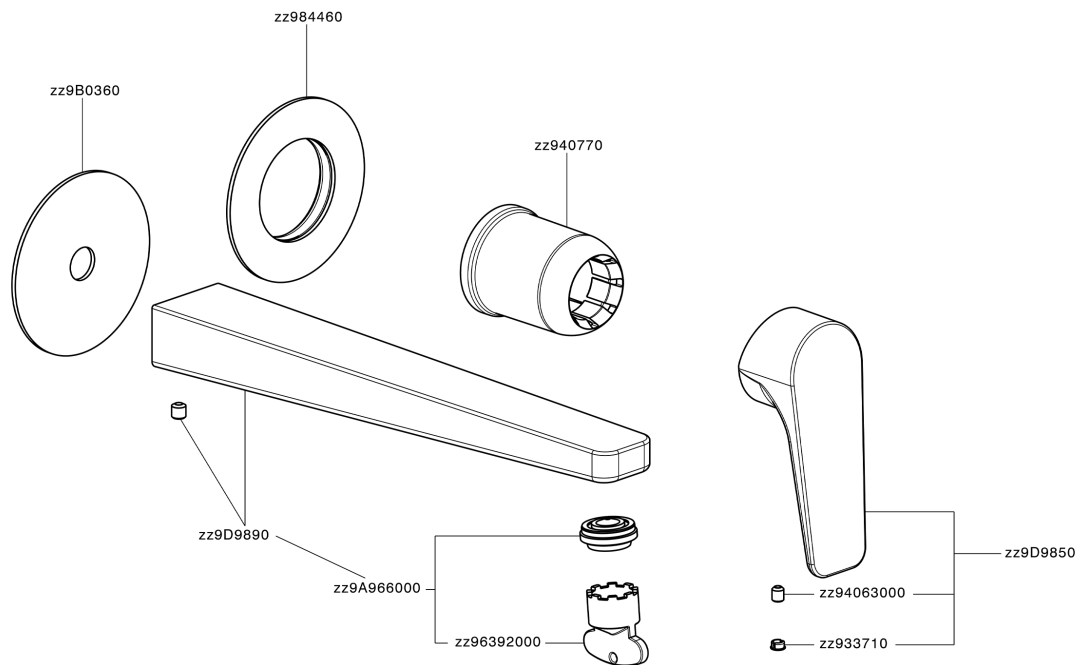

## Exposed part for single lever washbasin valve ROCK&ROLL\_RK005511

MODEL **RK005511**

Exposed part for single lever washbasin valve, without concealed part, spout L.250 mm, for item Easy-Box ZA002450-ZA025510

### CHARACTERISTICS

Installation **Concealed**  
 Required concealed parts **ZA002450**

## Exposed part for single lever washbasin valve ROCK&ROLL\_RK005511

RK005511

<https://en.cisal.it/exposed-part-for-single-lever-washbasin-valve-rockroll-rk005511>

2026-04-26