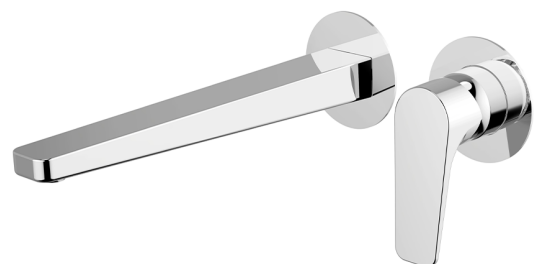

Exposed part for single lever washbasin valve ROCK&ROLL_RK005511

MODEL **RK005511**

Exposed part for single lever washbasin valve, without concealed part, spout L.250 mm, for item Easy-Box ZA002450-ZA025510

AVAILABLE FINISHINGS

-  **21** 21 Chrome
-  **2F** 2F Brushed Nickel
-  **40** 40 Matt Black

CHARACTERISTICS

Installation **Concealed**
 Required concealed parts **ZA002450**

Exposed part for single lever washbasin valve ROCK&ROLL_RK005511

RK005511

<https://en.cisal.it/exposed-part-for-single-lever-washbasin-valve-rockroll-rk005511>

2026-04-06