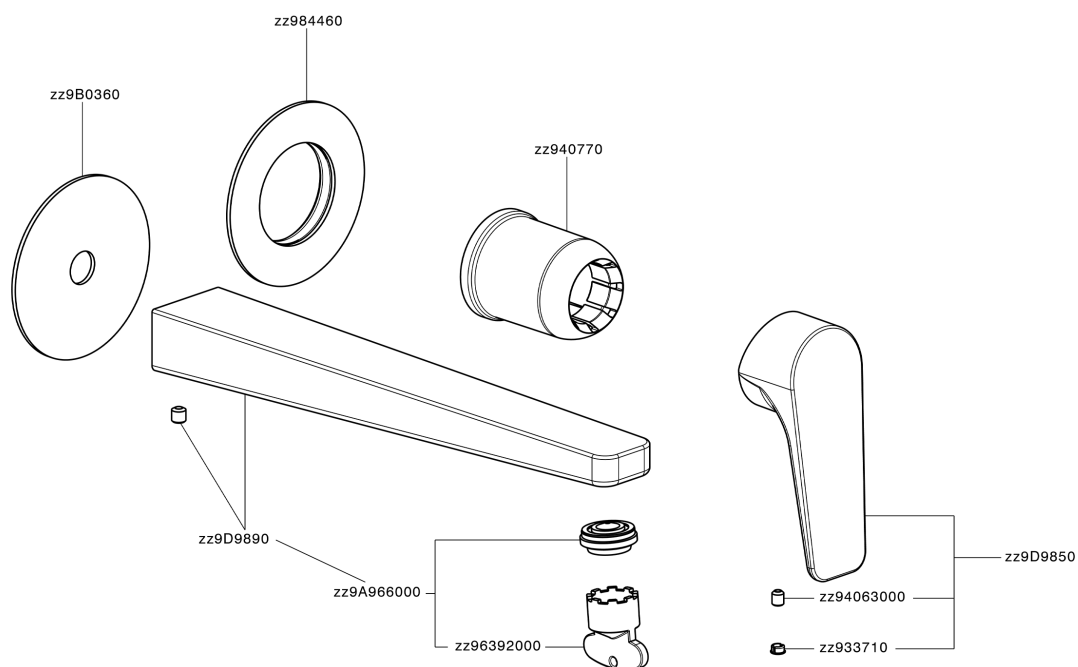

Exposed part for single lever washbasin valve ROCK&ROLL_RK005511

RK005511

<https://en.cisal.it/exposed-part-for-single-lever-washbasin-valve-rockroll-rk005511>

2026-04-26