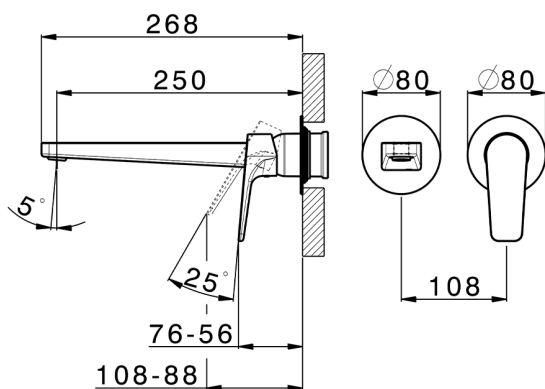

Exposed part for single lever washbasin valve ROCK&ROLL_RK005511

MODEL **RK005511**

Exposed part for single lever washbasin valve, without concealed part, spout L.250 mm, for item Easy-Box ZA002450-ZA025510

AVAILABLE FINISHINGS

-  **21** 21 Chrome
-  **2F** 2F Brushed Nickel
-  **40** 40 Matt Black

CHARACTERISTICS

Installation **Concealed**
 Required concealed parts **ZA002450**

Exposed part for single lever washbasin valve ROCK&ROLL_RK005511

RK005511

<https://en.cisal.it/exposed-part-for-single-lever-washbasin-valve-rockroll-rk005511>

2026-06-13