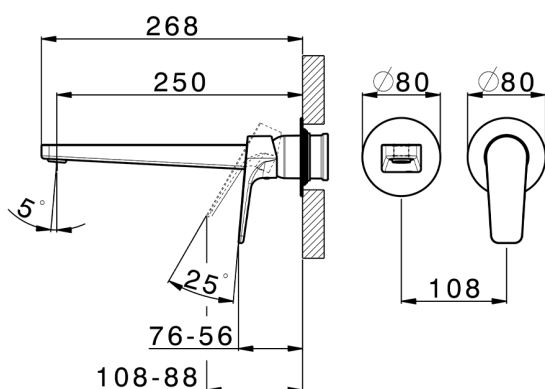

CHARACTERISTICS

Installation **Concealed**
Required concealed parts **ZA002450**