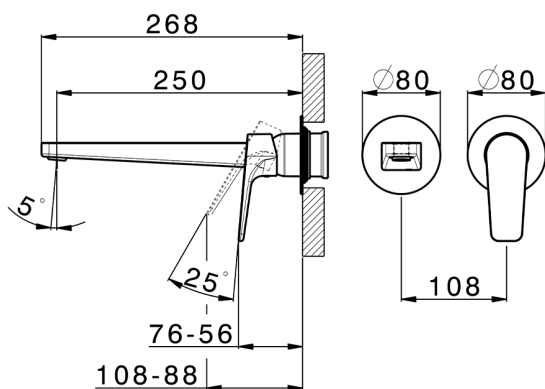

## Exposed part for single lever washbasin valve ROCK&ROLL\_RK005511

MODEL **RK005511**

Exposed part for single lever washbasin valve, without concealed part, spout L.250 mm, for item Easy-Box ZA002450-ZA025510

## Exposed part for single lever washbasin valve ROCK&ROLL\_RK005511

RK005511

<https://en.cisal.it/exposed-part-for-single-lever-washbasin-valve-rockroll-rk005511>

2026-04-26