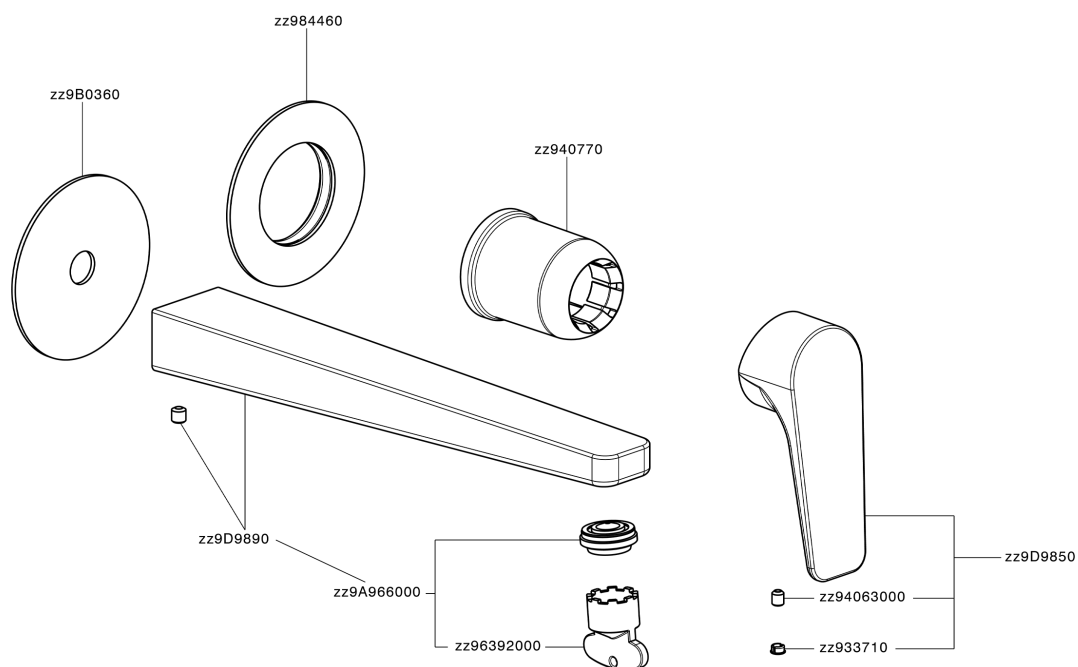

## Exposed part for single lever washbasin valve ROCK&ROLL\_RK005511

MODEL **RK005511**

Exposed part for single lever washbasin valve, without concealed part, spout L.250 mm, for item Easy-Box ZA002450-ZA025510

### CHARACTERISTICS

Installation **Concealed**  
 Required concealed parts **ZA002450**

## Exposed part for single lever washbasin valve ROCK&ROLL\_RK005511

RK005511

<https://en.cisal.it/exposed-part-for-single-lever-washbasin-valve-rockroll-rk005511>

2026-04-26