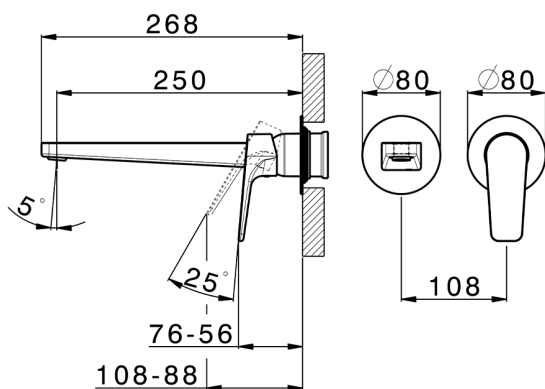

Exposed part for single lever washbasin valve ROCK&ROLL_RK005511

MODEL **RK005511**

Exposed part for single lever washbasin valve, without concealed part, spout L.250 mm, for item Easy-Box ZA002450-ZA025510

AVAILABLE FINISHINGS

-  **21** 21 Chrome
-  **2F** 2F Brushed Nickel
-  **40** 40 Matt Black

CHARACTERISTICS

Installation **Concealed**
 Required concealed parts **ZA002450**

Exposed part for single lever washbasin valve ROCK&ROLL_RK005511

RK005511

<https://en.cisal.it/exposed-part-for-single-lever-washbasin-valve-rockroll-rk005511>

2026-04-06