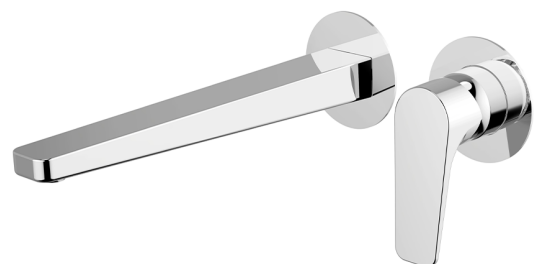

## Exposed part for single lever washbasin valve ROCK&ROLL\_RK005511

MODEL **RK005511**

Exposed part for single lever washbasin valve, without concealed part, spout L.250 mm, for item Easy-Box ZA002450-ZA025510

### AVAILABLE FINISHINGS

-  **21** 21 Chrome
-  **2F** 2F Brushed Nickel
-  **40** 40 Matt Black

## Exposed part for single lever washbasin valve ROCK&ROLL\_RK005511

RK005511

<https://en.cisal.it/exposed-part-for-single-lever-washbasin-valve-rockroll-rk005511>

2026-04-26