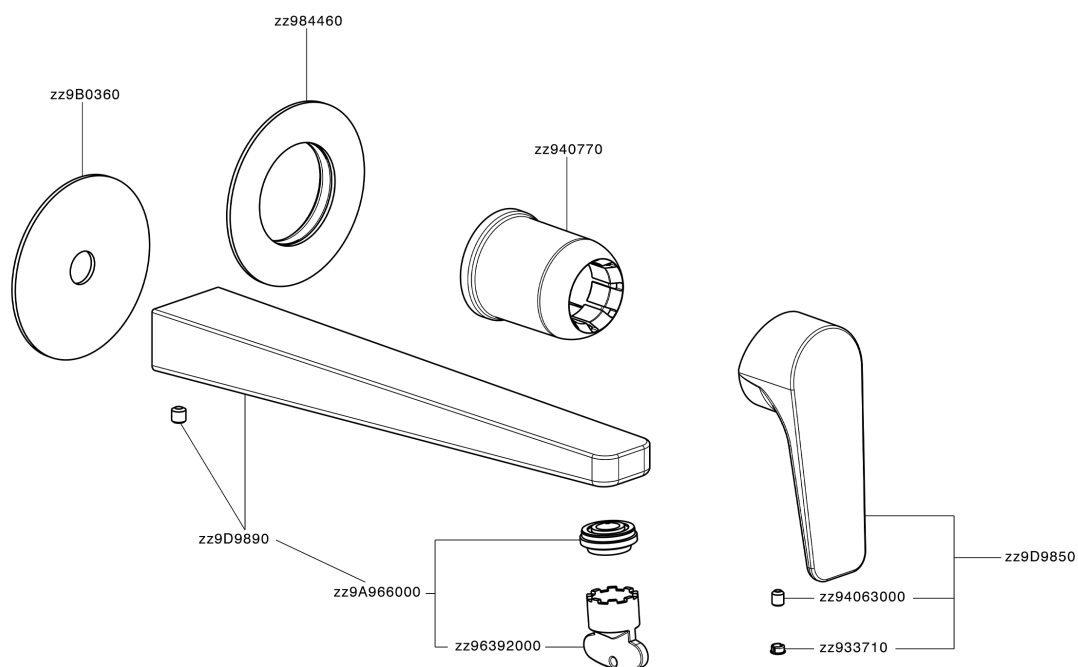

Exposed part for single lever washbasin valve ROCK&ROLL_RK005511

RK005511

<https://en.cisal.it/exposed-part-for-single-lever-washbasin-valve-rockroll-rk005511>

2026-06-13